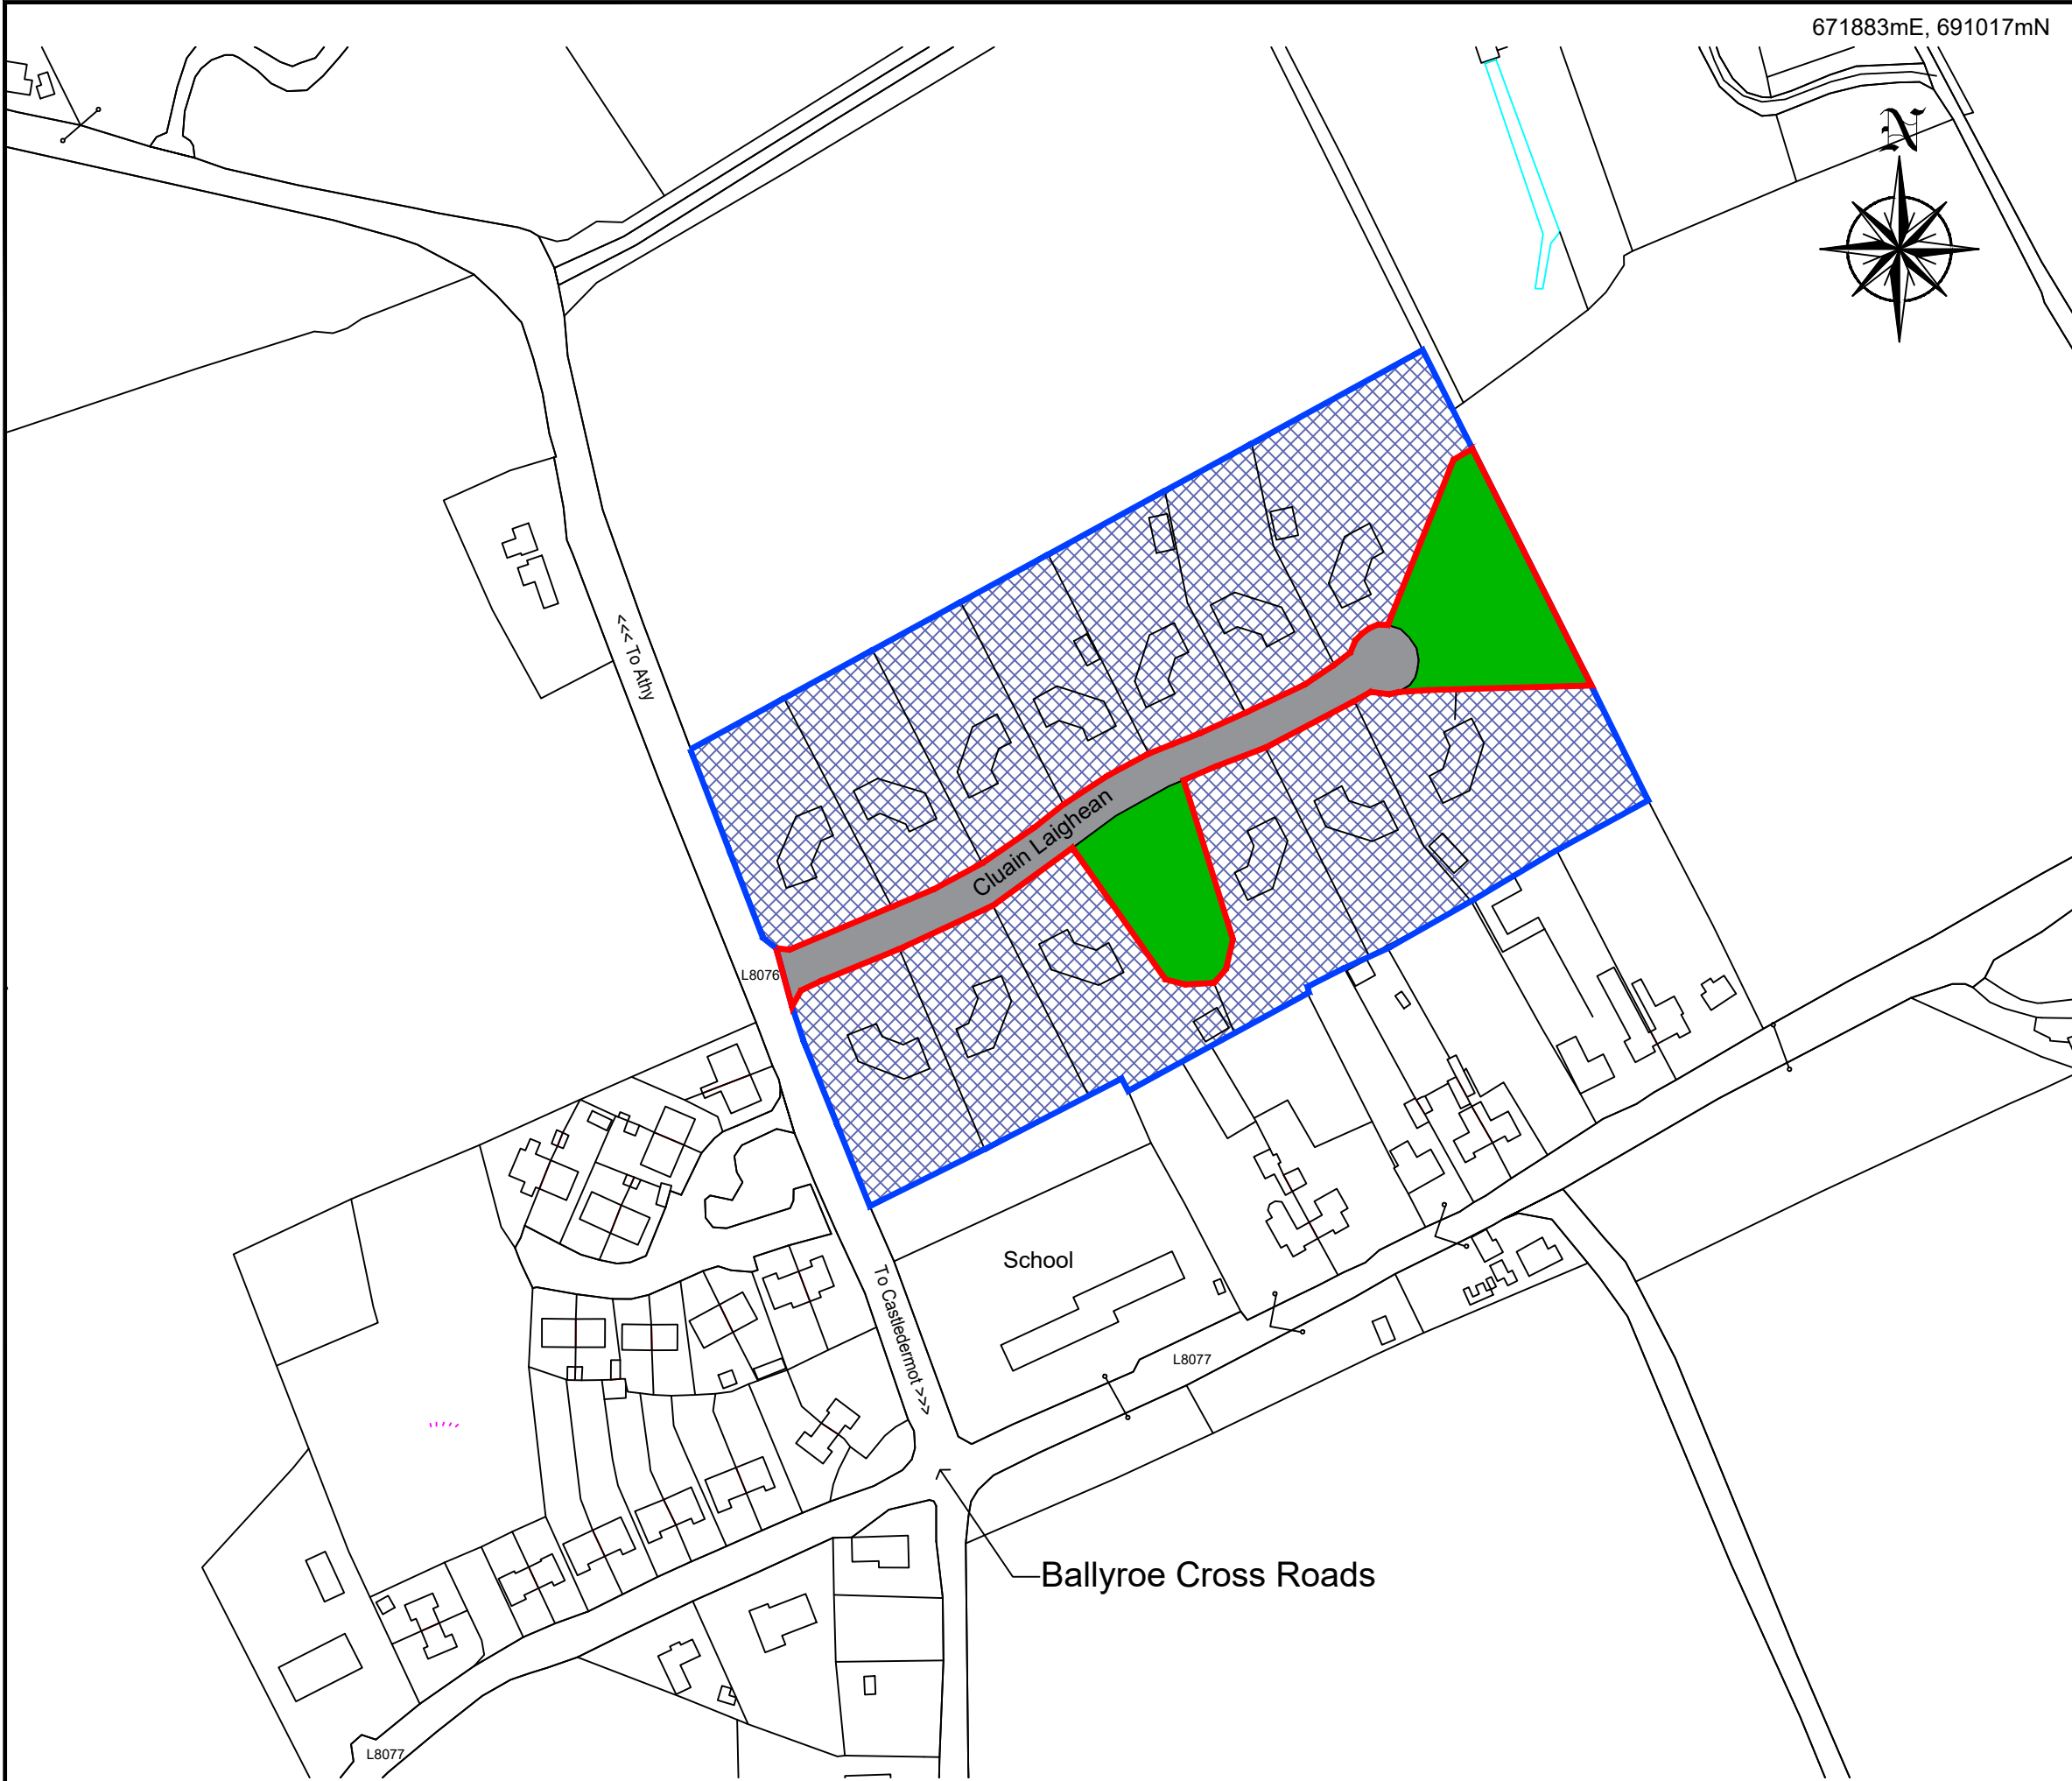

671883mE, 691017mN

Notes:

- 1. No dimensions to be scaled from this drawing.
- 2. This drawing is to be read in conjunction with the written statement, objectives and relevant maps.

Legend:

- Area to be Taken In Charge
- Estate Site Boundary
- Open Space
- Road Area
- Area Excluded - Not Taken In Charge

13 Number of dwellings within this Estate

No.:	Date:	Issue / Revision:	Chk'd.:
Project:		Estate Ref.: 9104	
T.I.C. Display Map For Cluain Laighean, Ballyroe, Athy, Co. Kildare		Planning Ref. No.'s: 99/347	
Dwg. No.:	Rev.:	O.S. Ref. No.:	
9104/001	*	4064, 4065, 4123, 4124	
Date:	Scale:	Drawn:	Approved:
Feb 2020	1:2000@A3	NS	JH