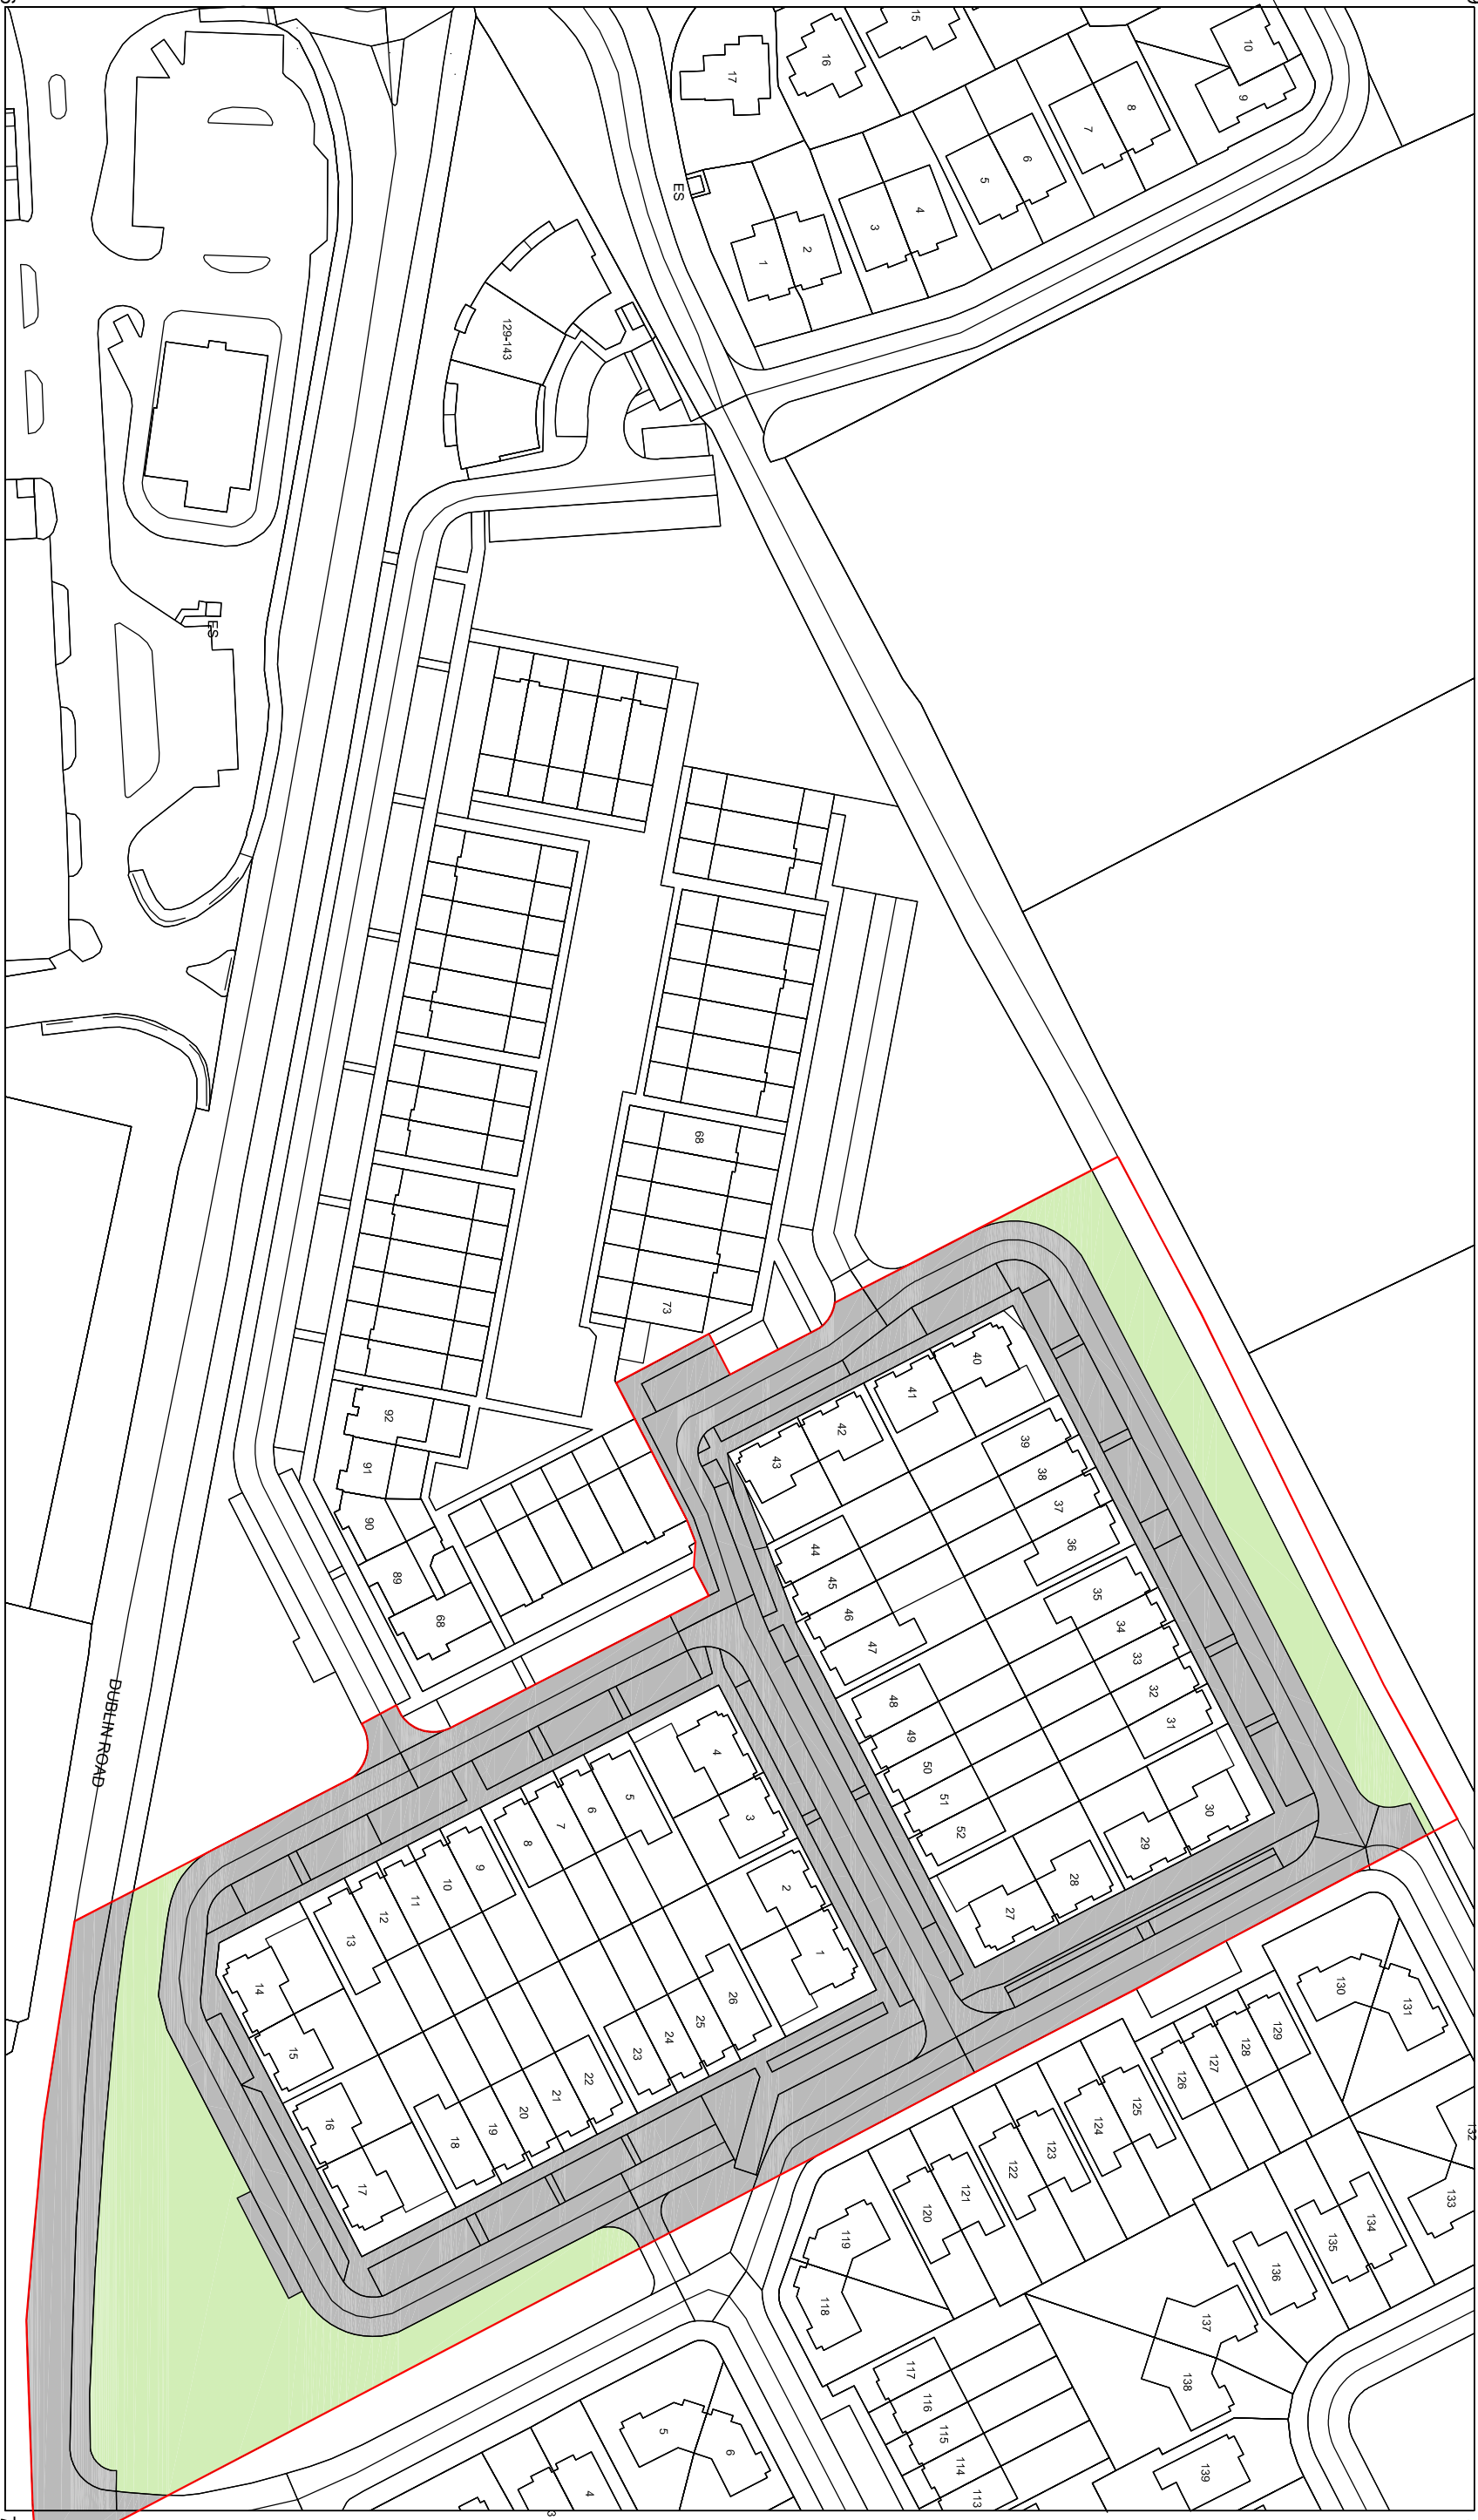

737969 694308

737969 694688

737746 694308

737746 694688

ORDNANCE SURVEY IRELAND LICENCE NO. CYAL 50327408
 © ORDNANCE SURVEY IRELAND / GOVERNMENT OF IRELAND

AREA TO BE TAKEN IN CHARGE
 OPEN SPACE SHOWN (0.2027 HECTARES)
 ROAD AREA SHOWN

Reference Index:
 =====
 Map Series | Map Sheets
 1:1,000 | 3192-03
 1:2,500 | 3192-B
 1:2,500 | 3126-D

REVISION	DATE	DESCRIPTION
REVISION	00-00-00	DESCRIPTION

pdplane associates

architecture
 urban design
 planning
 engineering

+353 1 287 6897
 +353 1 287 0109
 info@pdplane.ie
 W www.pdplane.ie

PROJECT	Development at Carton Grove ,Dublin Road , Maynooth , Co. Kildare .	DRAWING NO.	M-146-172
CLIENT	Orivo Properties Ltd.	REVISION NO.	
DESCRIPTION	Taking in Charge Map		
STAGE		DATE	16-06-2023
SCALE	1:1000 A3 to ITM	DRAWN BY	AC