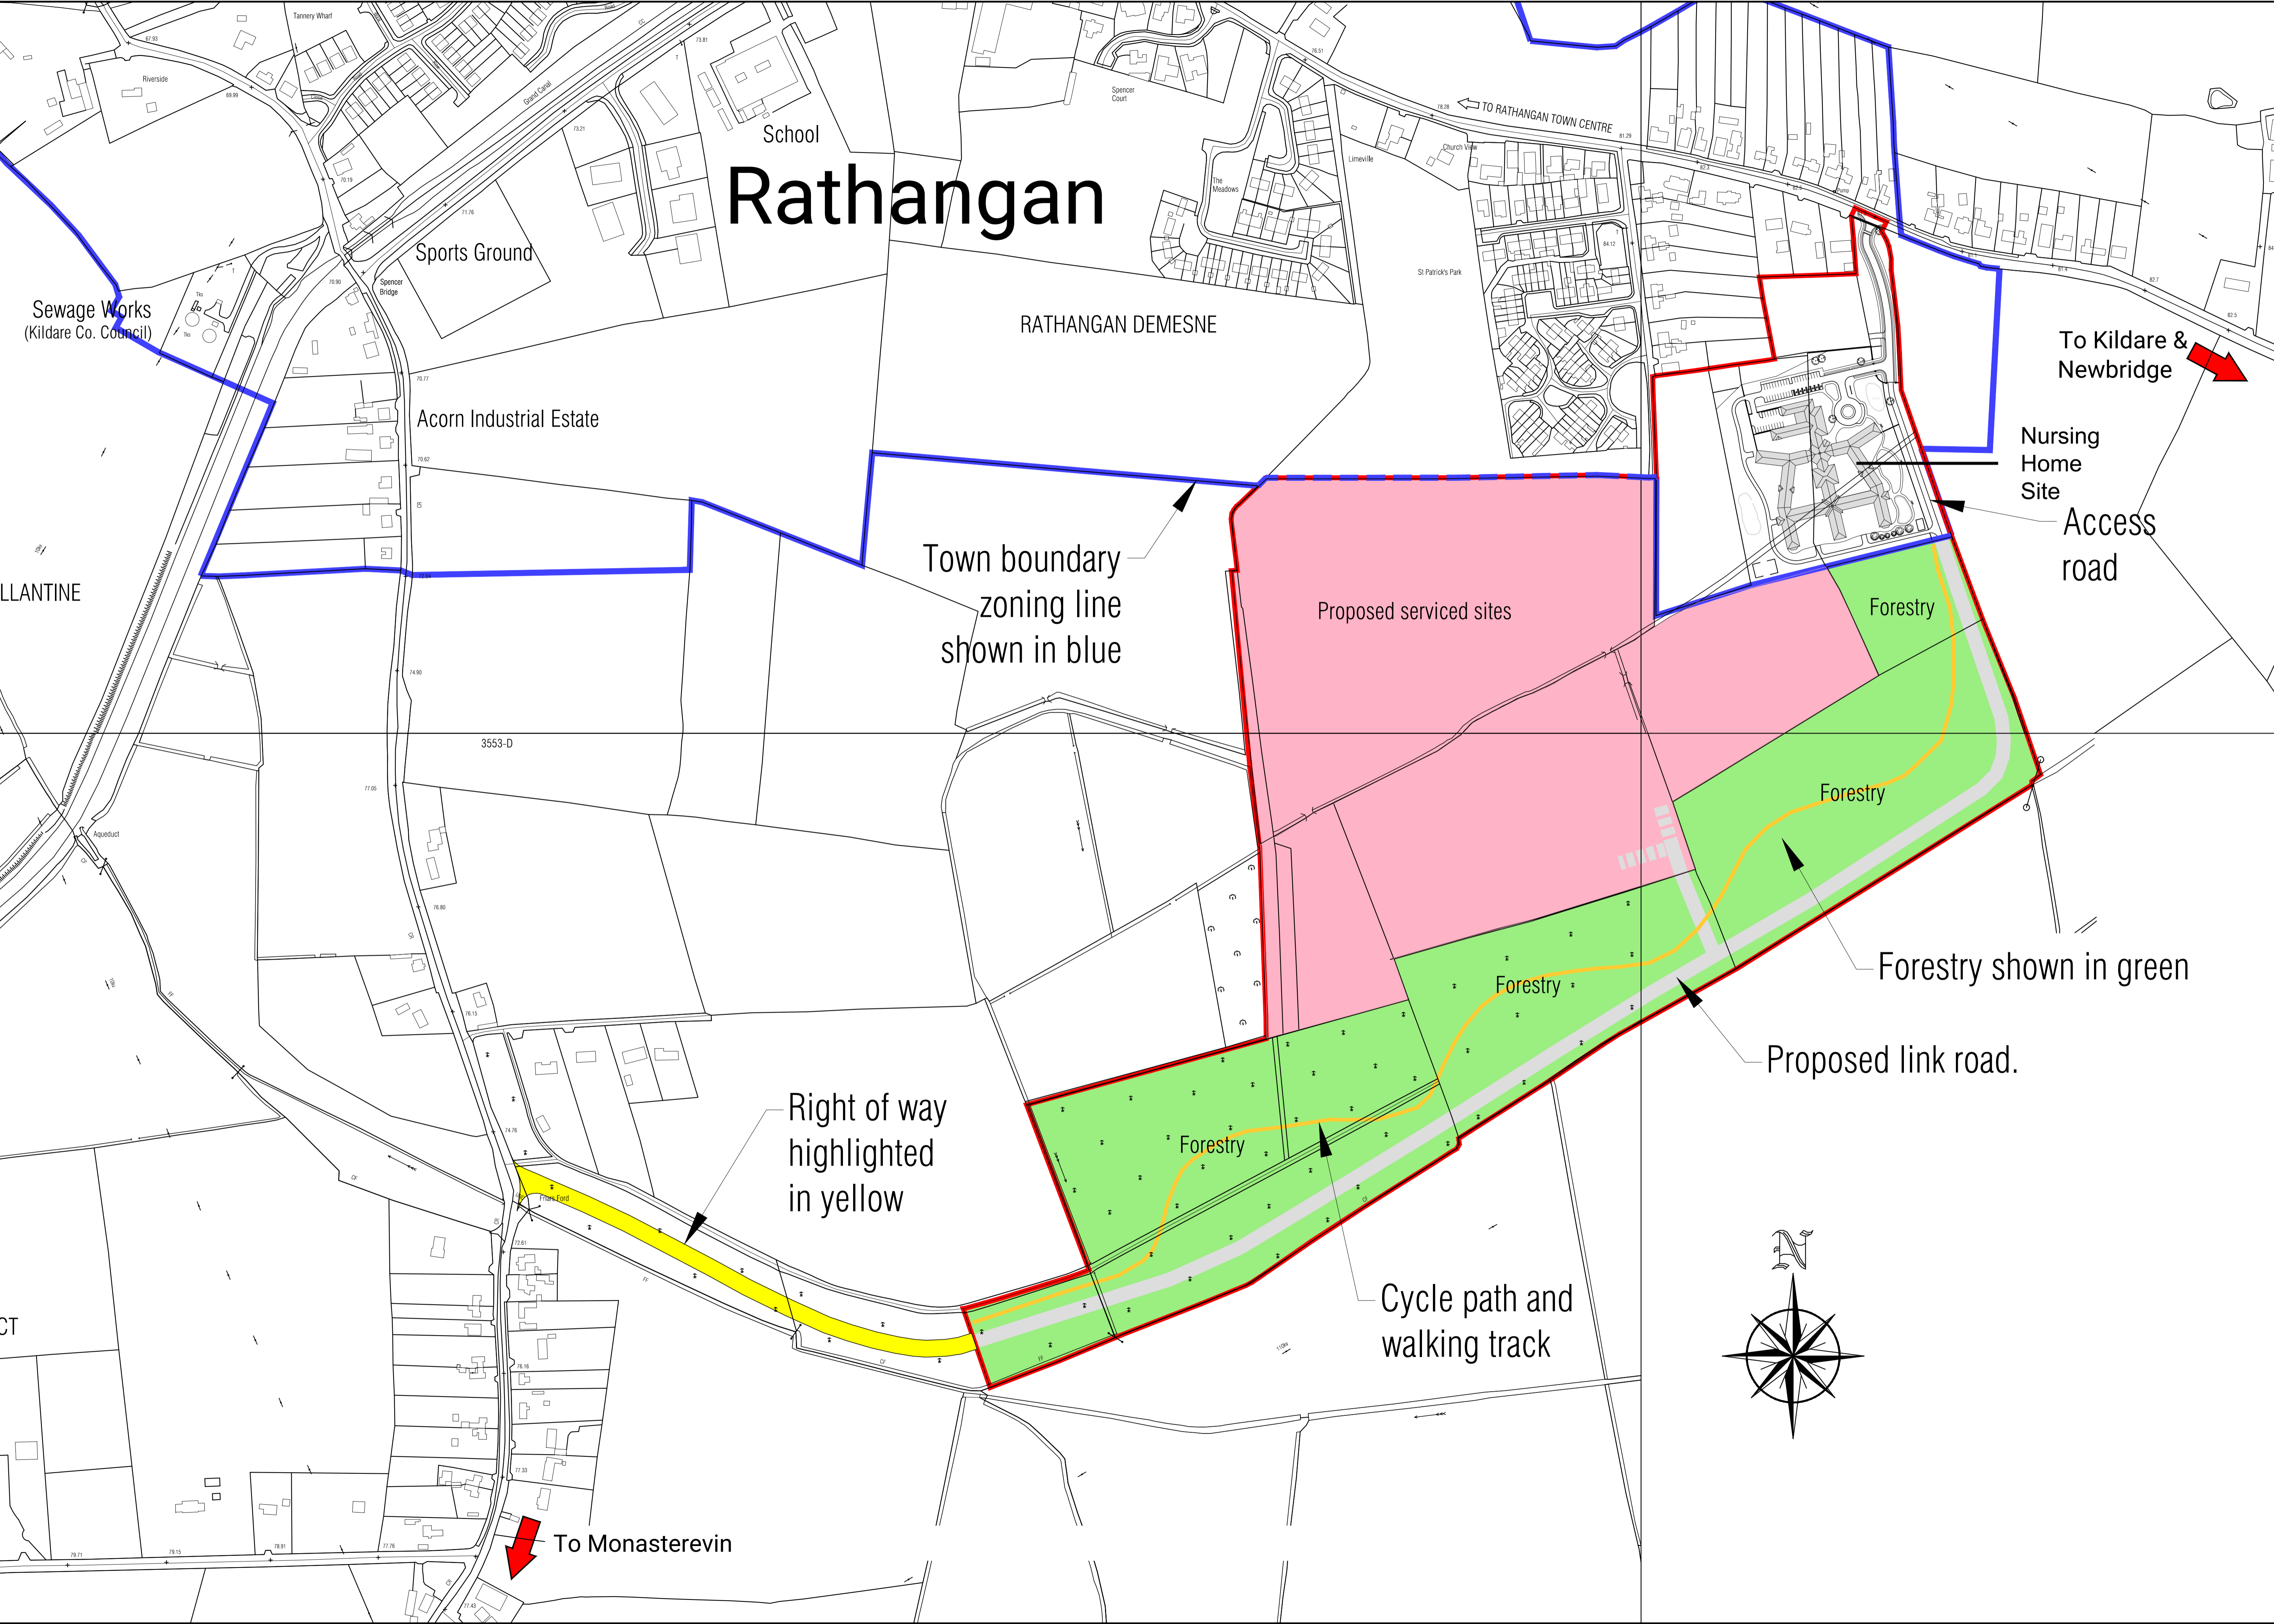

Rathangan

School

Sports Ground

Sewage Works
(Kildare Co. Council)

Acorn Industrial Estate

RATHANGAN DEMESNE

Town boundary
zoning line
shown in blue

Proposed serviced sites

Forestry

To Kildare &
Newbridge

Nursing
Home
Site

Access
road

Forestry

Forestry shown in green

Proposed link road.

Right of way
highlighted
in yellow

Cycle path and
walking track

To Monasterevin