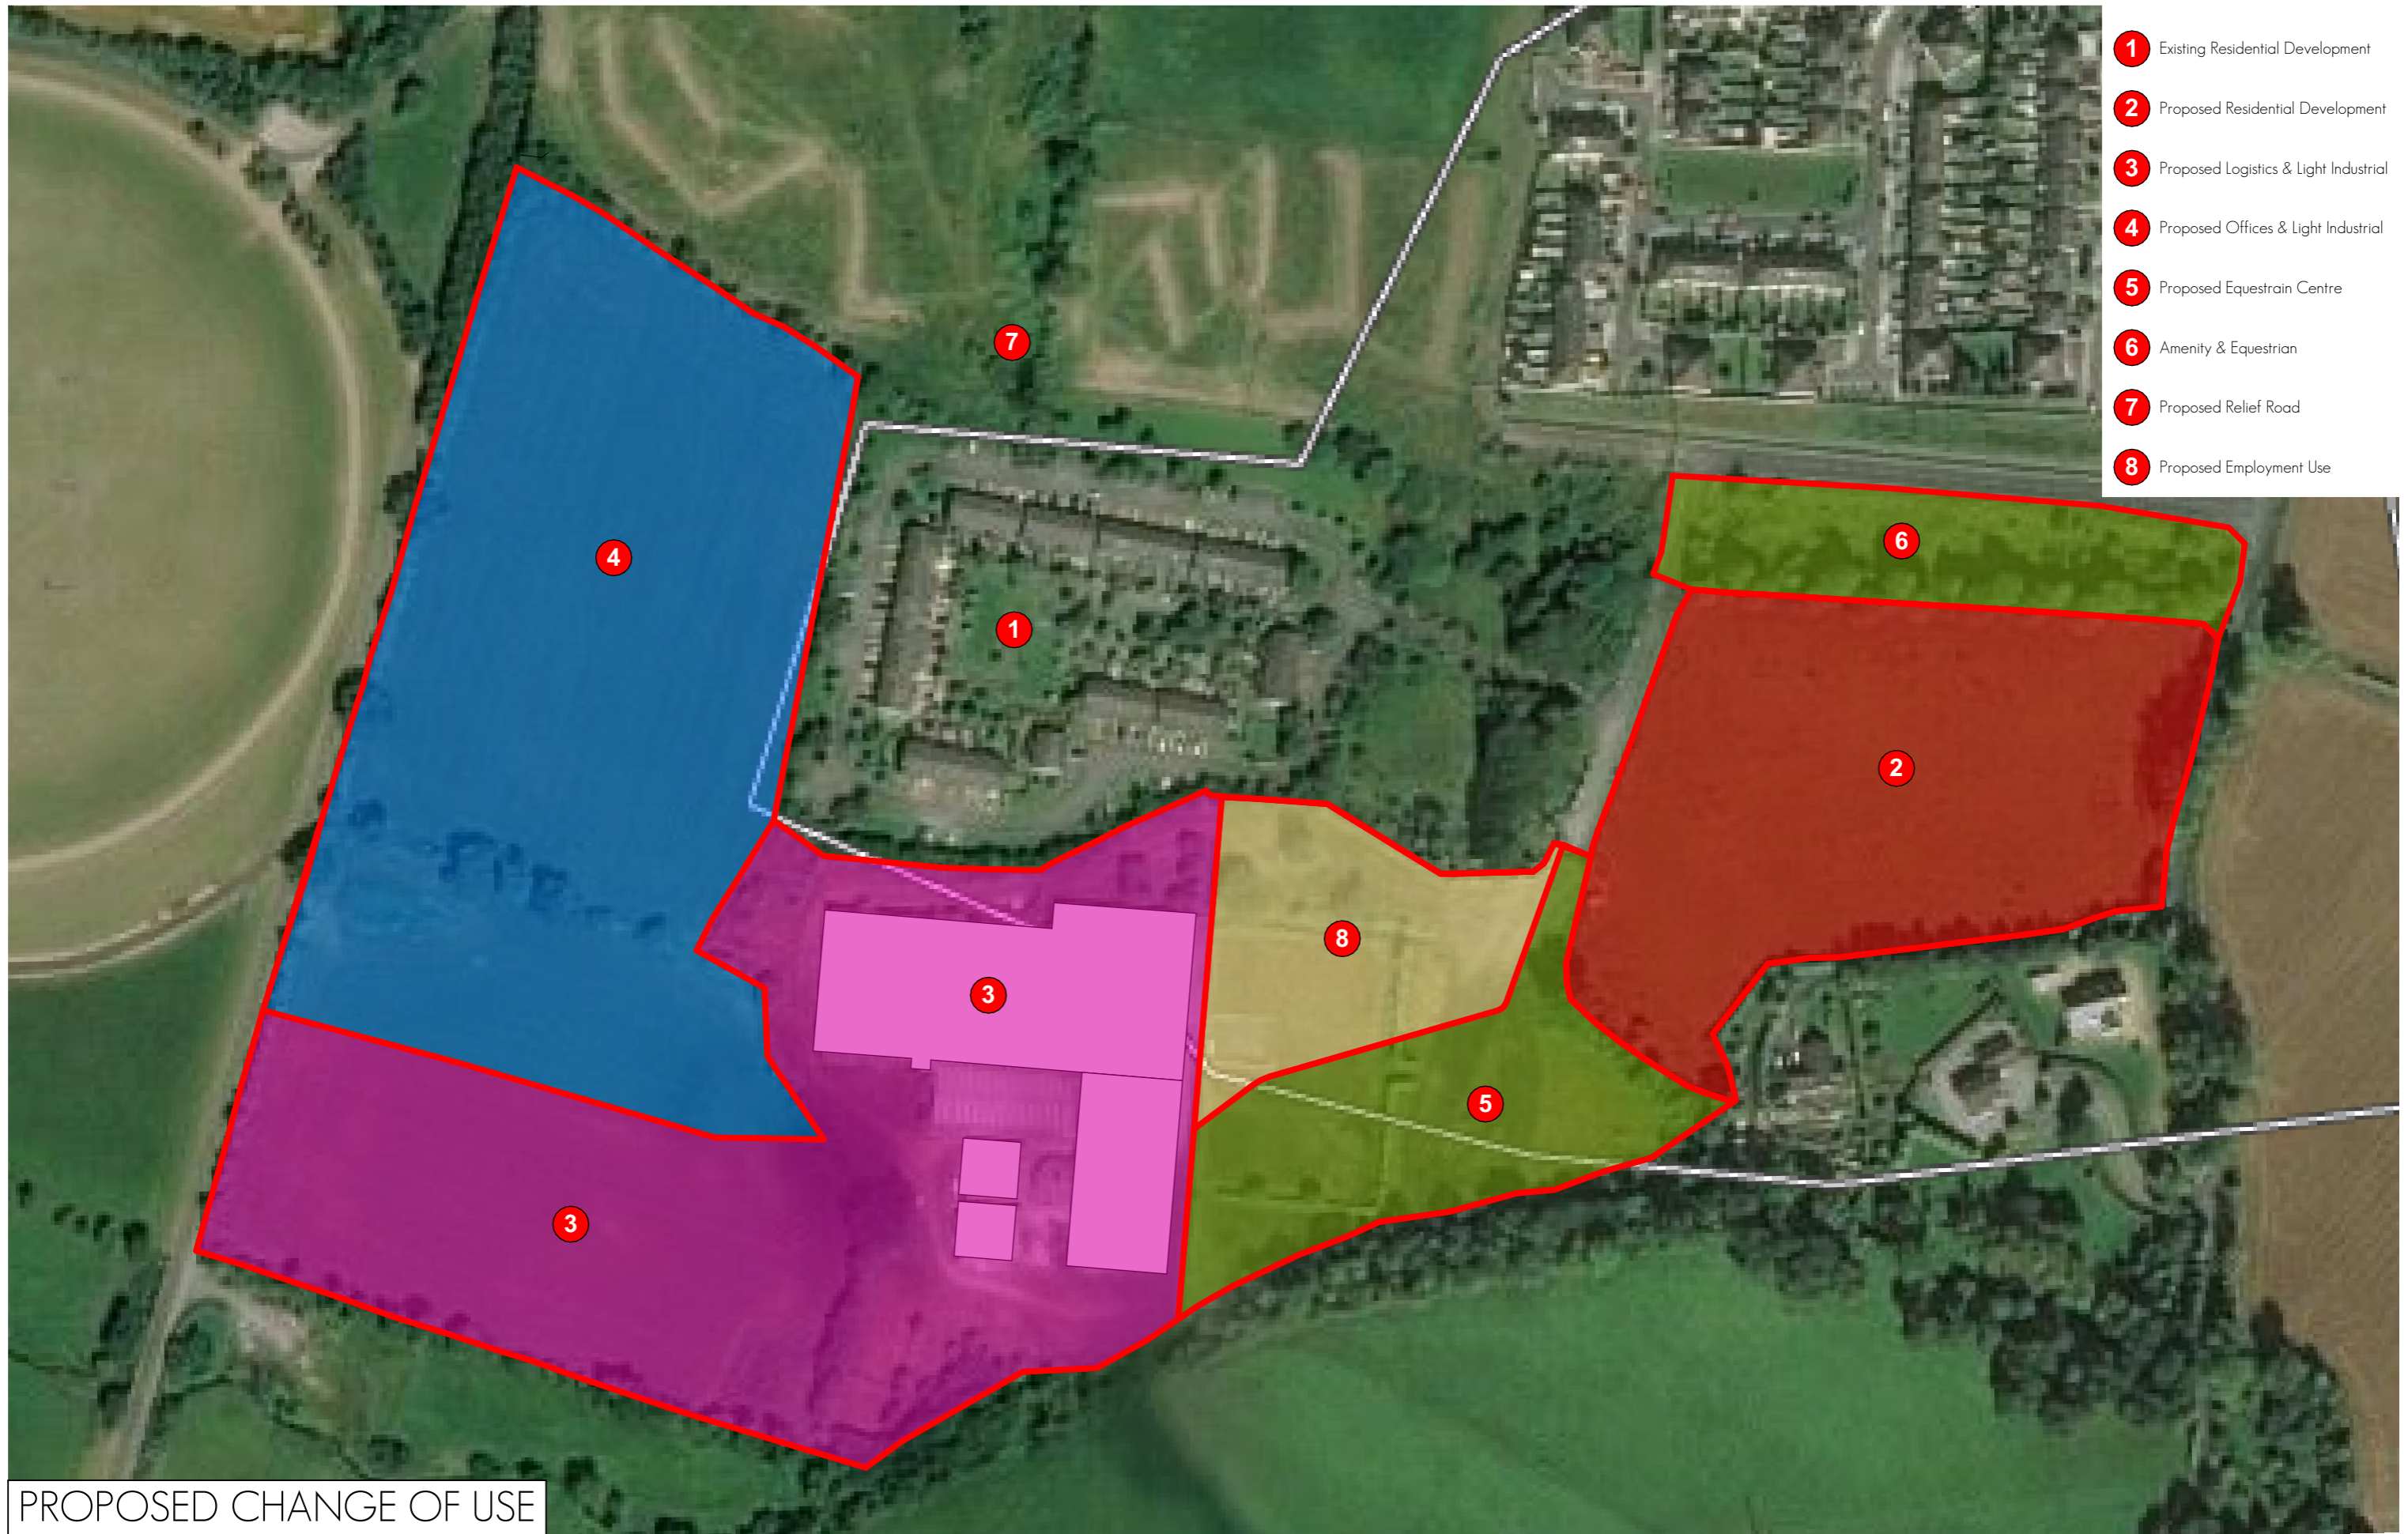

For Newtownsland (Kill) Limited at Kill Equestrian Centre, Kill, Co. Kildare

05/05/2022

- Application Site
- walking radius
- cycling radius
- Possible Site Links

SITE CONTEXT

SITE SURVEY

Residential Development
Kill Equestrian Centre, Kill, Co. Kildare

SKE-003

meitheal
architects

- 1 Existing Residential Development
- 2 Proposed Residential Development
- 3 Proposed Logistics & Light Industrial
- 4 Proposed Offices & Light Industrial
- 5 Proposed Equestrian Centre
- 6 Amenity & Equestrian
- 7 Proposed Relief Road
- 8 Proposed Employment Use

PROPOSED CHANGE OF USE

RESIDENTIAL LEGEND	
Proposed Site Area	234 Ha
Proposed Dwelling houses	52
Proposed Apartments	36
Total Dwelling Units	88
Proposed Density	37.6/ Ha

SITE LEGEND	
Proposed Site Area	12.5 Ha
Site Boundaries	
Pedestrian connections	

PROPOSED MASTERPLAN