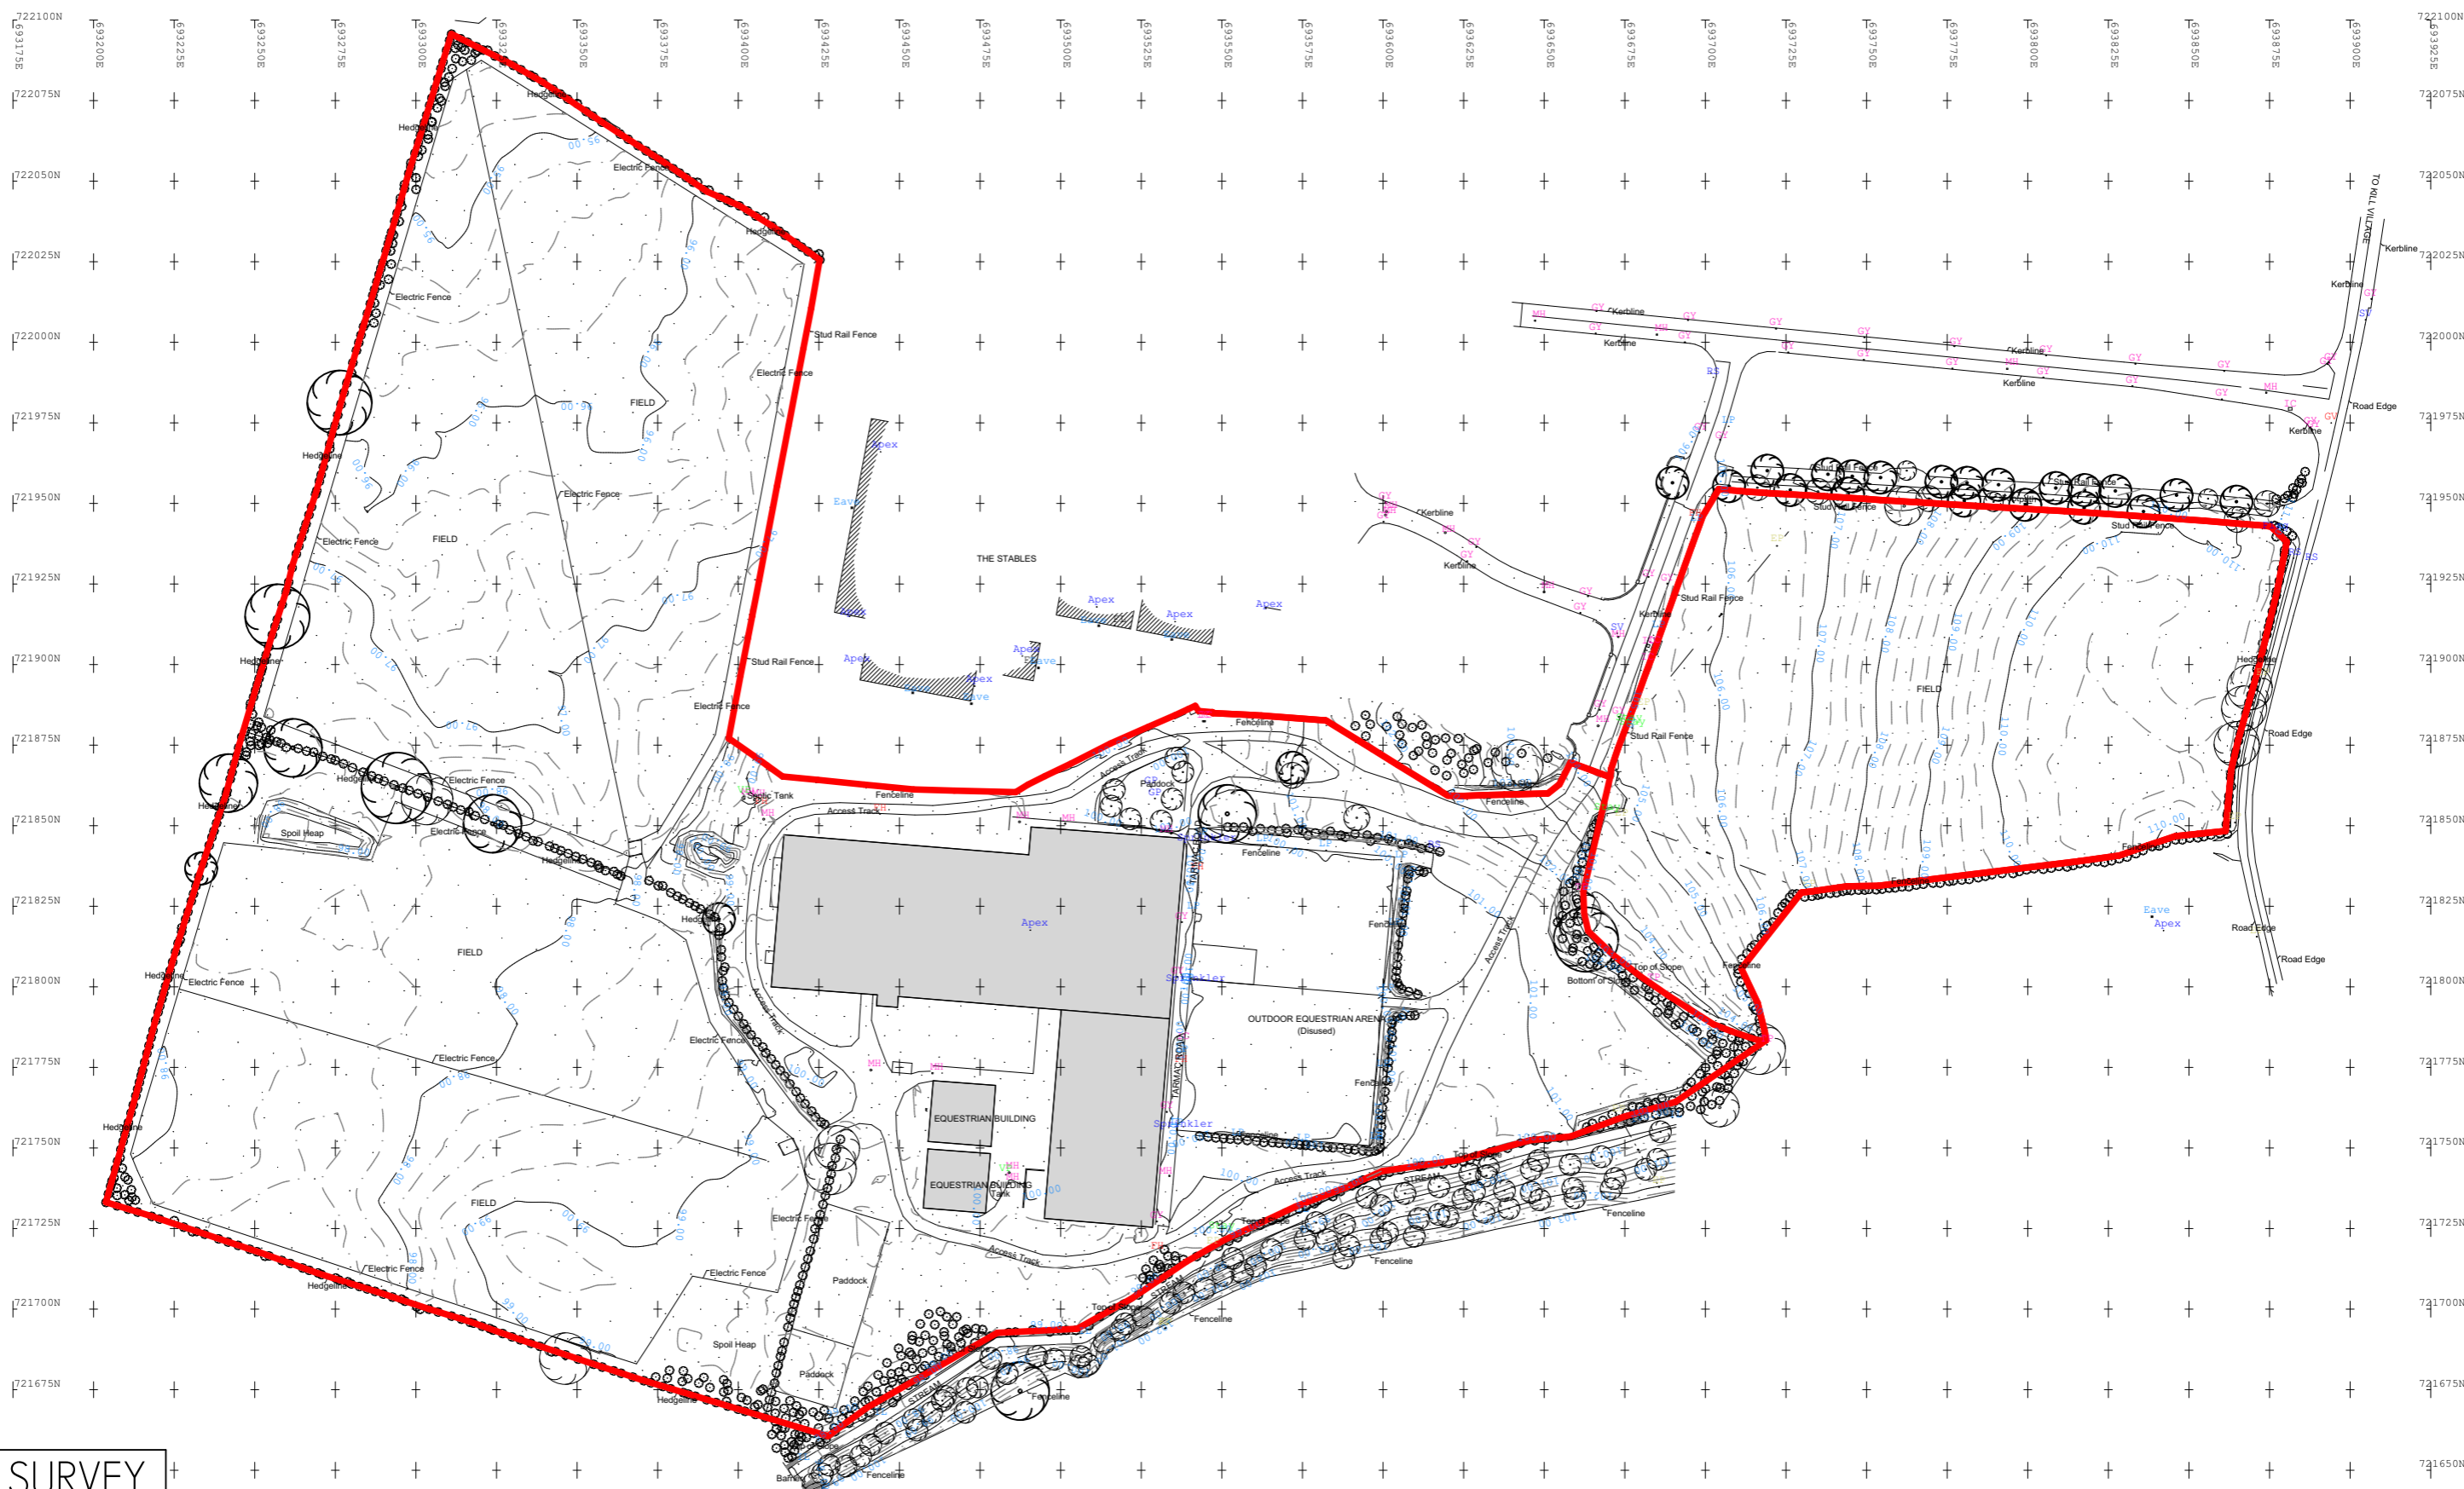

For Newtownsland (Kill) Limited at Kill Equestrian Centre, Kill, Co. Kildare

05/05/2022

- Application Site
- walking radius
- cycling radius
- Possible Site Links

SITE CONTEXT

SITE SURVEY

Residential Development
Kill Equestrian Centre, Kill, Co. Kildare

SKE-003

meitheal
architects

- 1 Existing Residential Development
- 2 Proposed Residential Development
- 3 Proposed Logistics & Light Industrial
- 4 Proposed Offices & Light Industrial
- 5 Proposed Equestrian Centre
- 6 Amenity & Equestrian
- 7 Proposed Relief Road
- 8 Proposed Employment Use

PROPOSED CHANGE OF USE

RESIDENTIAL LEGEND	
Proposed Site Area	234 Ha
Proposed Dwelling houses	52
Proposed Apartments	36
Total Dwelling Units	88
Proposed Density	37.6/ Ha

SITE LEGEND	
Proposed Site Area	12.5 Ha
Site Boundaries	
Pedestrian connections	

PROPOSED MASTERPLAN