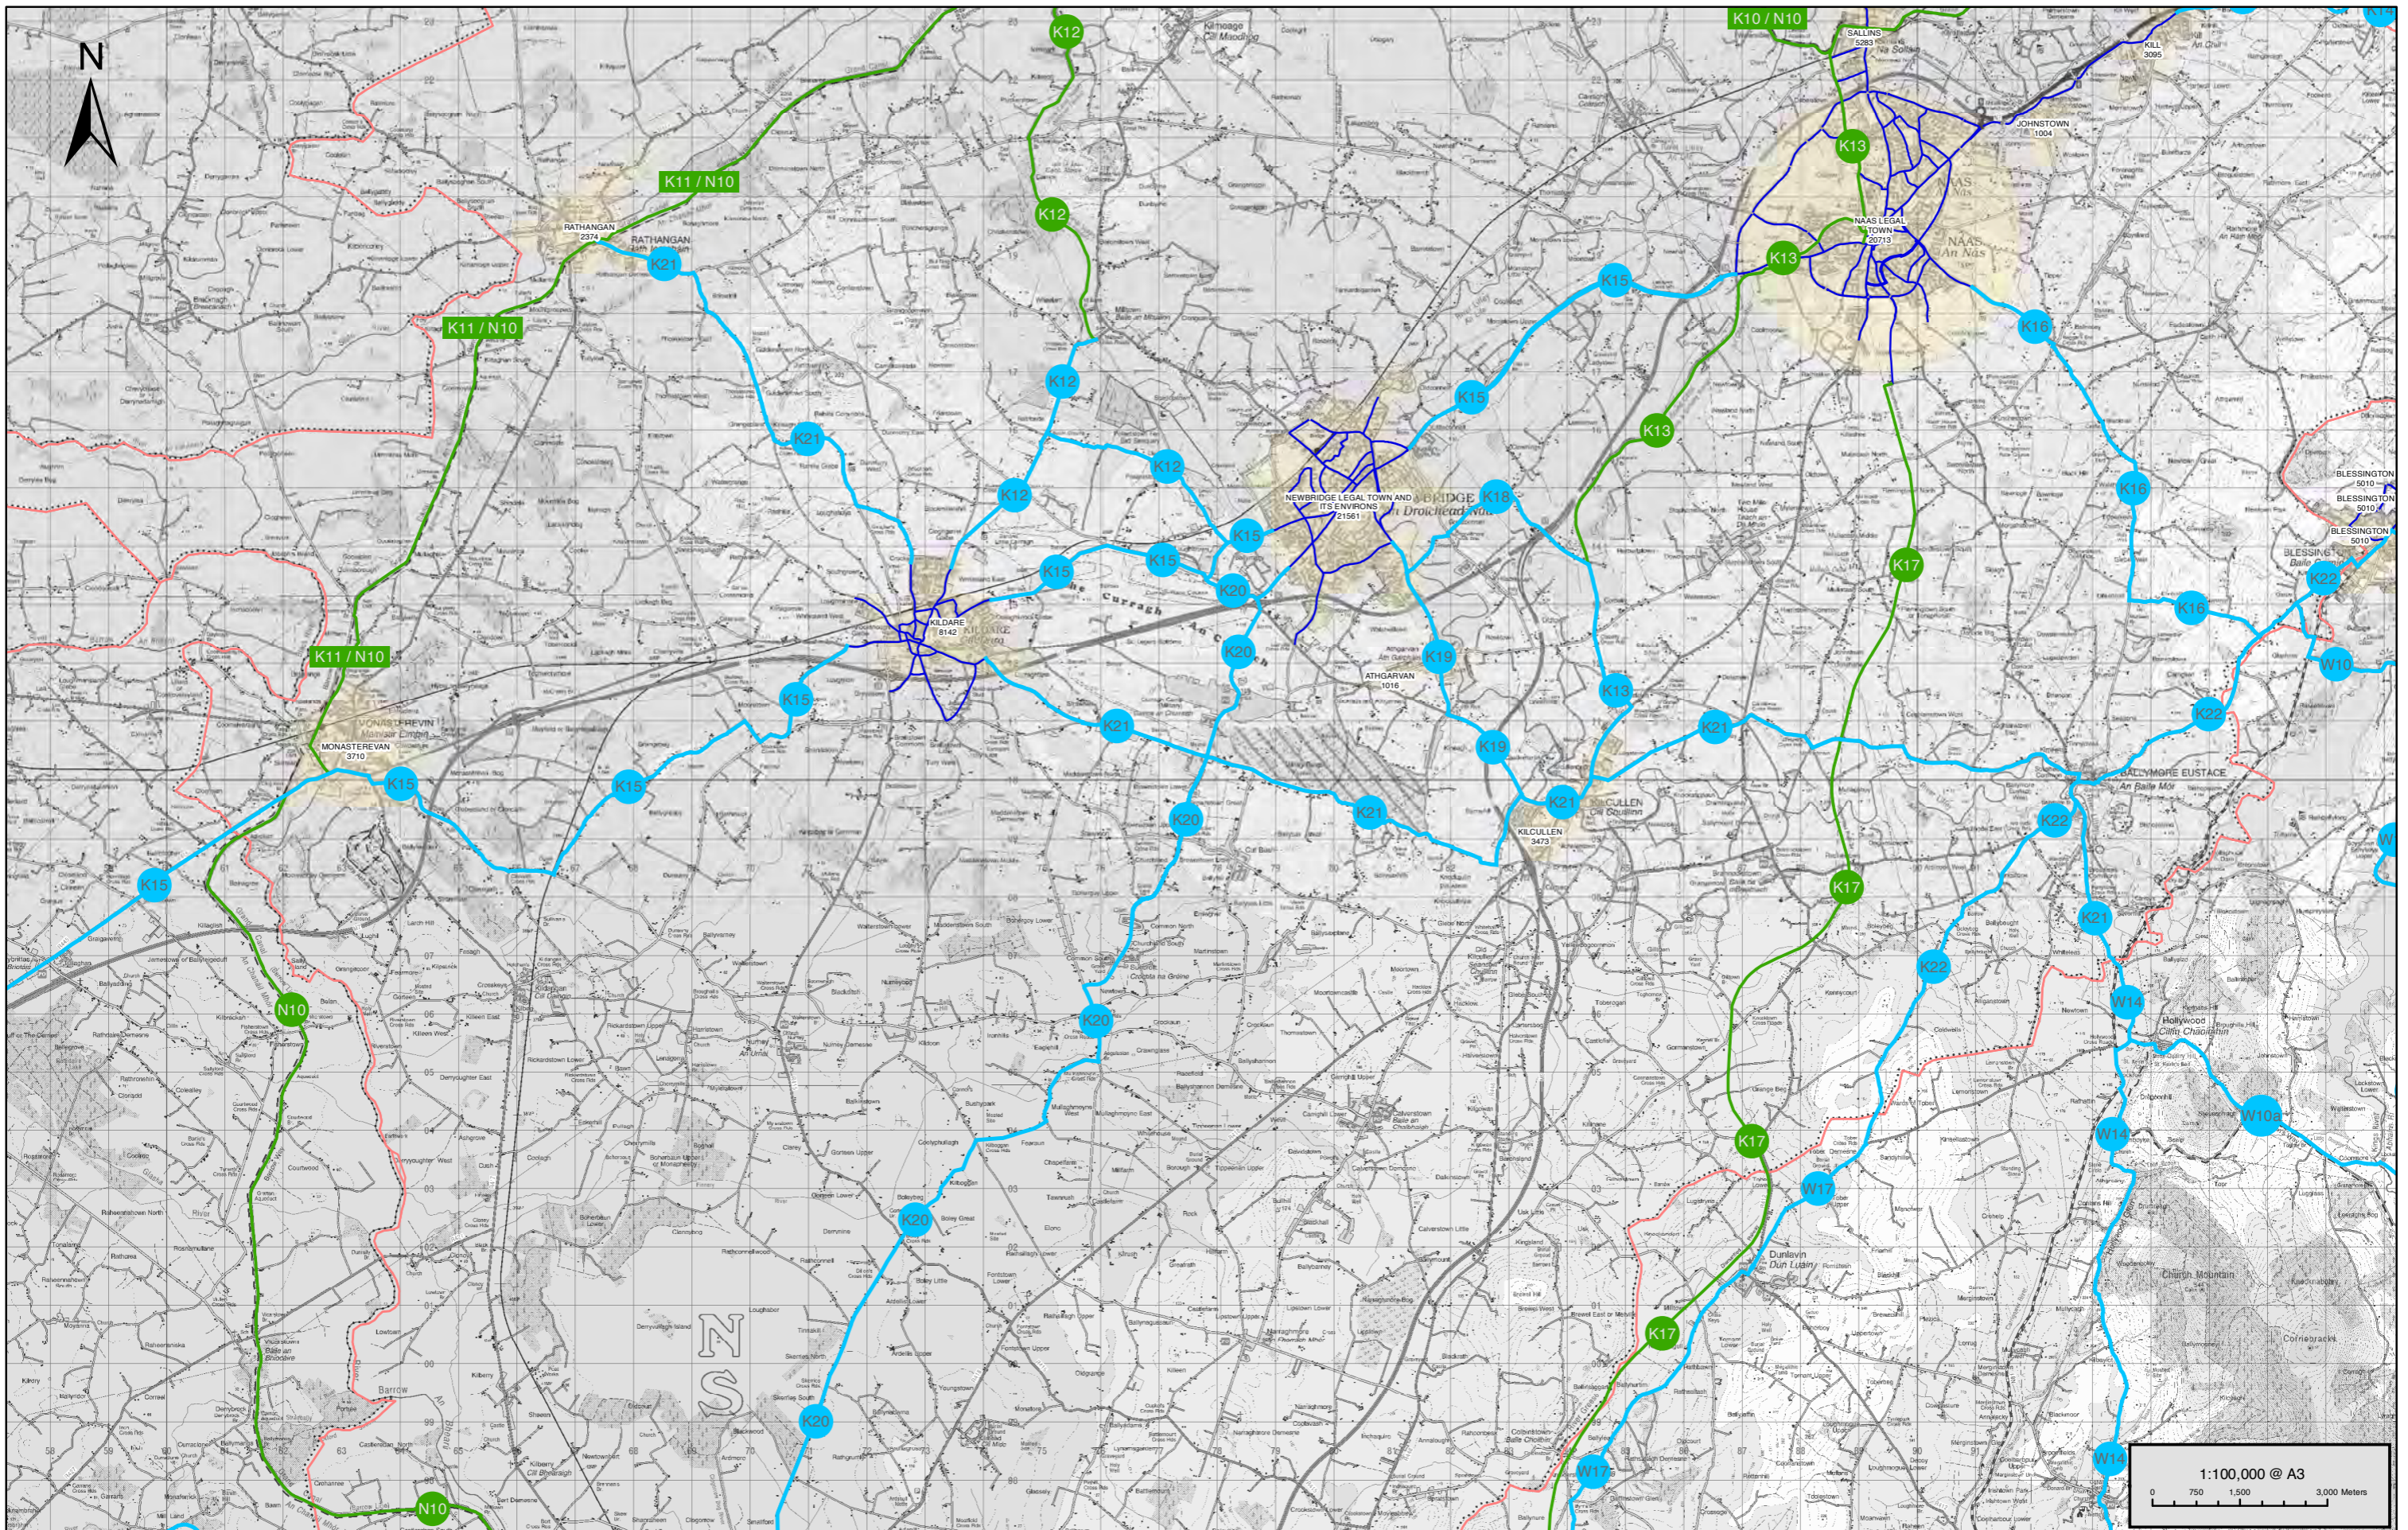

Project:  
CYCLE NETWORK PLAN FOR  
THE GREATER DUBLIN AREA

Title:  
INTER-URBAN CYCLE ROUTES  
SHEET PLAN - RS

Legend:

 Inter-Urban Routes	 Study Area
 Greenway	 County Council Boundaries
 Urban/Town Network	

Grand Canal House,  
Upper Grand Canal Street,  
Dublin 4  
Tel: +353 (0)1 238 3100  
Fax: +353 (0)1 238 3199  
www.aecom.com

Project:  
**CYCLE NETWORK PLAN FOR  
 THE GREATER DUBLIN AREA**

Title:  
**INTER-URBAN CYCLE ROUTES  
 SOUTH KILDARE  
 SHEET RN6**

Legend:  
 — Inter-Urban Routes  
 — Greenway  
 — Urban/Town Network  
 — County Council Boundaries

Udarás  
**Náisiúnta** Iompair  
 National Transport Authority

**AECOM**  
 Roughan &  
 O'Donovan

Grand Canal House,  
 Upper Grand Canal Street,  
 Dublin 4  
 Tel: +353 (0)1 238 3100  
 Fax: +353 (0)1 238 3199  
 www.aecom.com