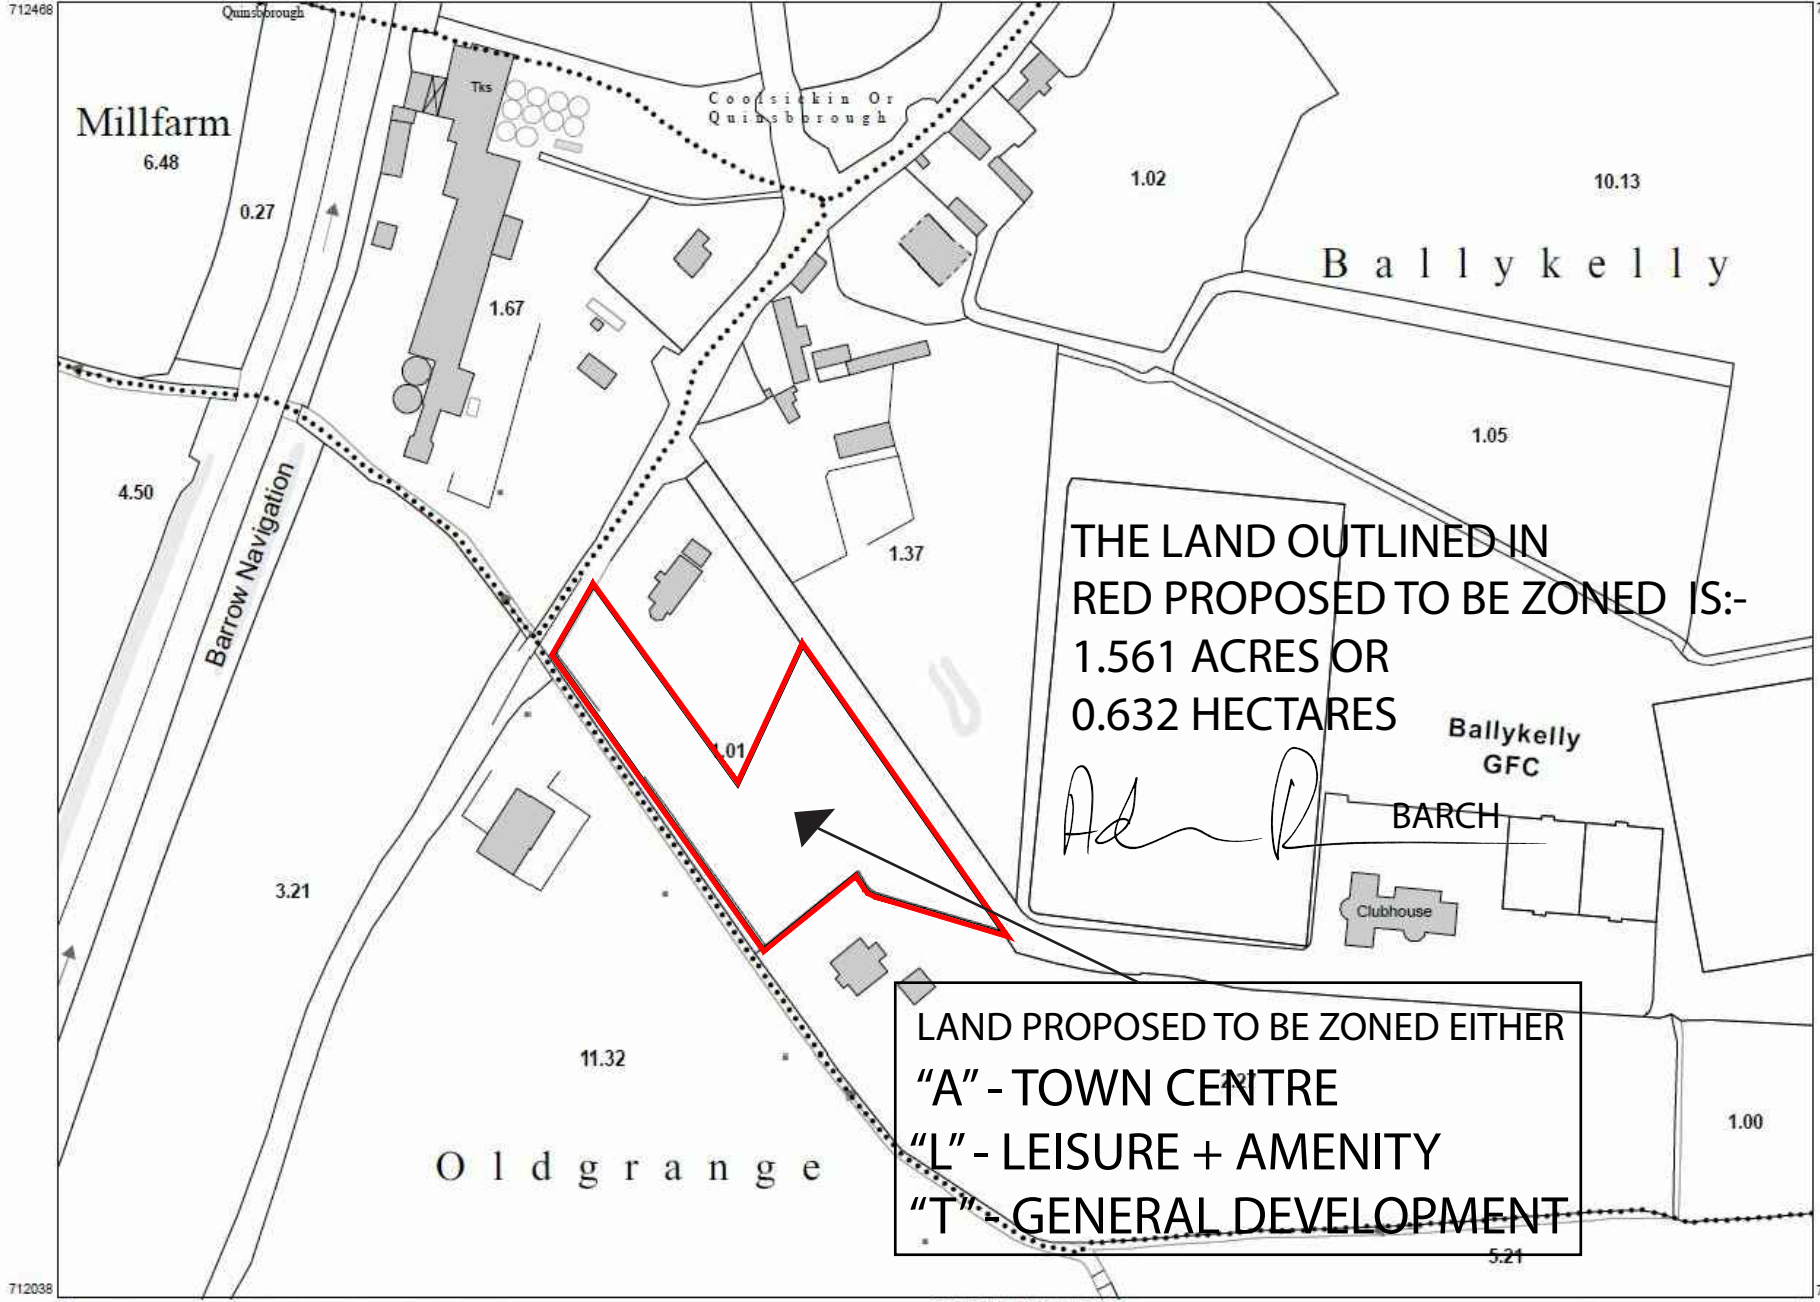

Planning Pack Map

ADRIAN DONOGHUE - 086 057 8878

CENTRE COORDINATES:
ITM 663255,712253

PUBLISHED: 16/06/2021
ORDER NO.: 50200331_1

MAP SERIES: 1:2,500
MAP SHEETS: 3657-D

COMPILED AND PUBLISHED BY:
Ordnance Survey Ireland,
Phoenix Park,
Dublin 8,
Ireland.

The representation on this map of a road, track or footpath is not evidence of the existence of a right of way.

Ordnance Survey maps never show legal property boundaries, nor do they show ownership of physical features.

© Suirbhéireacht Ordanáis Éireann, 2021
© Ordnance Survey Ireland, 2021
www.osi.ie/copyright

LEGEND:
<http://www.osi.ie>;
search 'Large Scale Legend'

OUTPUT SCALE: 1:2,500

CAPTURE RESOLUTION:

The map objects are only accurate to the resolution at which they were captured. Output scale is not indicative of data capture scale. Further information is available at: <http://www.osi.ie>; search 'Capture Resolution'