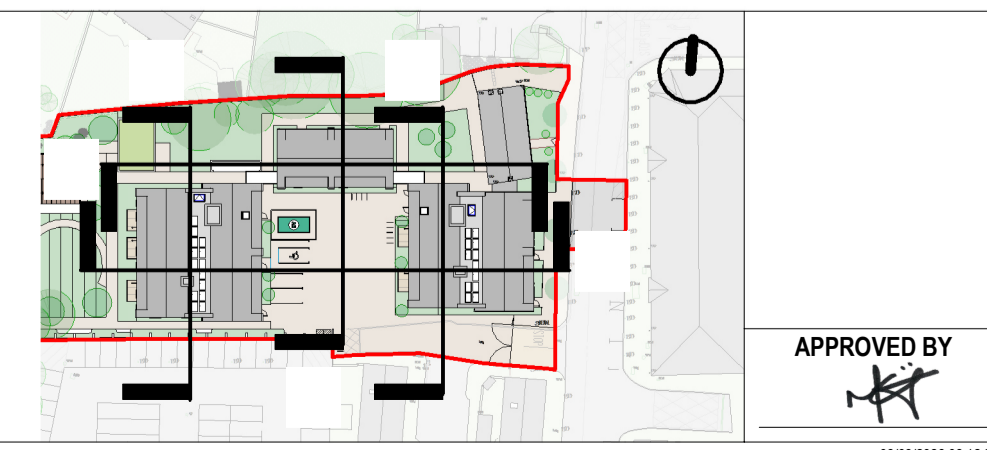

1 Section 1
Scale: 1 : 200

3 Section 2
Scale: 1 : 200

12 Section 3
Scale: 1 : 200

6 Section 4
Scale: 1 : 200

10 Section 5
Scale: 1 : 200

REV	DATE	DESCRIPTION	BY	LEGEND
P01	06-03-2026	PLANNING APPLICATION	RF	

Client: MCAULEY PLACE
 Project: 1448- BEAUFORT NAAS
 Title: APARTMENT BLOCKS - SECTIONS
 Stage: **PLANNING**
 Status: **S5 FOR SUBMISSION**
 Sheet No.: **BEN-MDO-AB-ZZ-DR-A-09001**
 Scale As: As indicated @ A1 Current Rev.: P01 Project No.: 1448