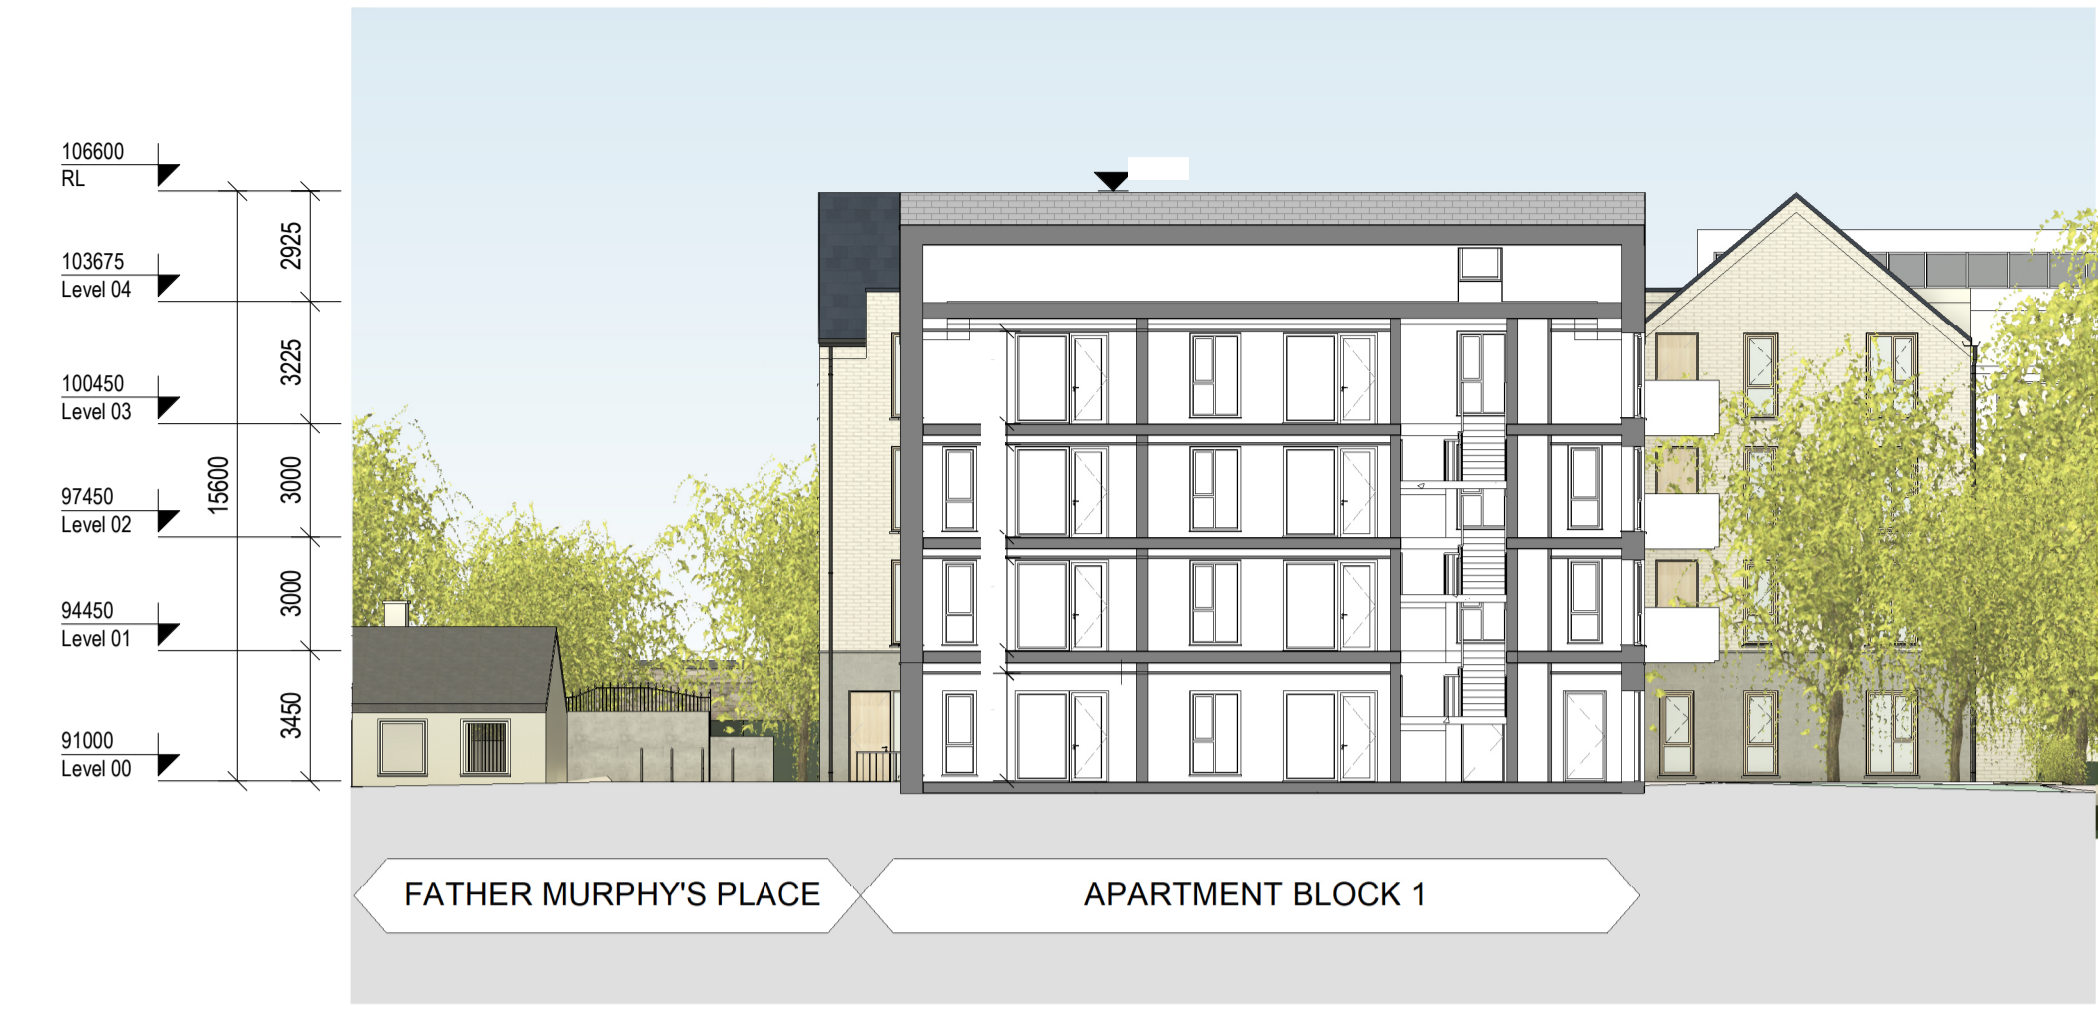

1 Section 1
Scale: 1 : 200

3 Section 2
Scale: 1 : 200

12 Section 3
Scale: 1 : 200

6 Section 4
Scale: 1 : 200

10 Section 5
Scale: 1 : 200

REV	DATE	DESCRIPTION	BY	LEGEND
P01	06-03-2026	PLANNING APPLICATION	RF	

Client: MCAULEY PLACE
 Project: 1448- BEAUFORT NAAS
 Title: APARTMENT BLOCKS - SECTIONS
 Stage: **PLANNING**
 Status: **S5 FOR SUBMISSION**
 Sheet No.: **BEN-MDO-AB-ZZ-DR-A-09001**
 Scale As: As indicated @ A1 Current Rev.: P01 Project No.: 1448