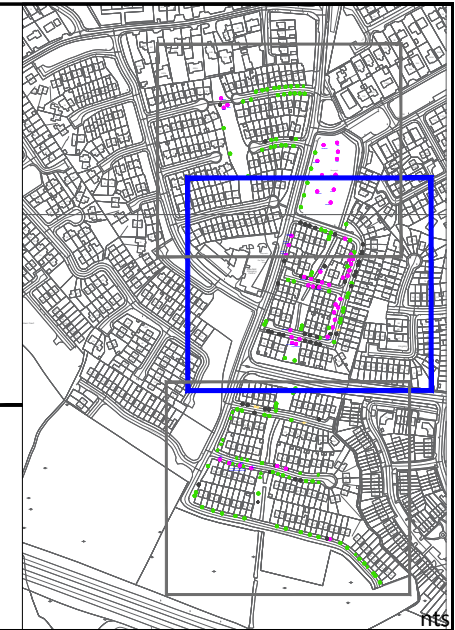

69351mE, 736872mN

693207mE, 736605mN

Notes:

1. No dimensions to be scaled from this drawing.
2. All sizes to be checked on site and any discrepancies to be reported to the engineer.

Legend:

- Retain Tree
- Plant Tree (Prunus Sunset Boulevard, Unless Otherwise Stated)
- Remove Tree
- Remove Tree Stump

No.	Date	Issue / Revision	Chkd.

Project:
Meadowbrook Avenue and Meadowbrook Drive

Dwg. Title:
Tree Removal/Planting Proposal

From:
Kildare County Council

To:
Meadowbrook Residents

OS Ref:
3192-07, 3192-12

Ref:
DC1203