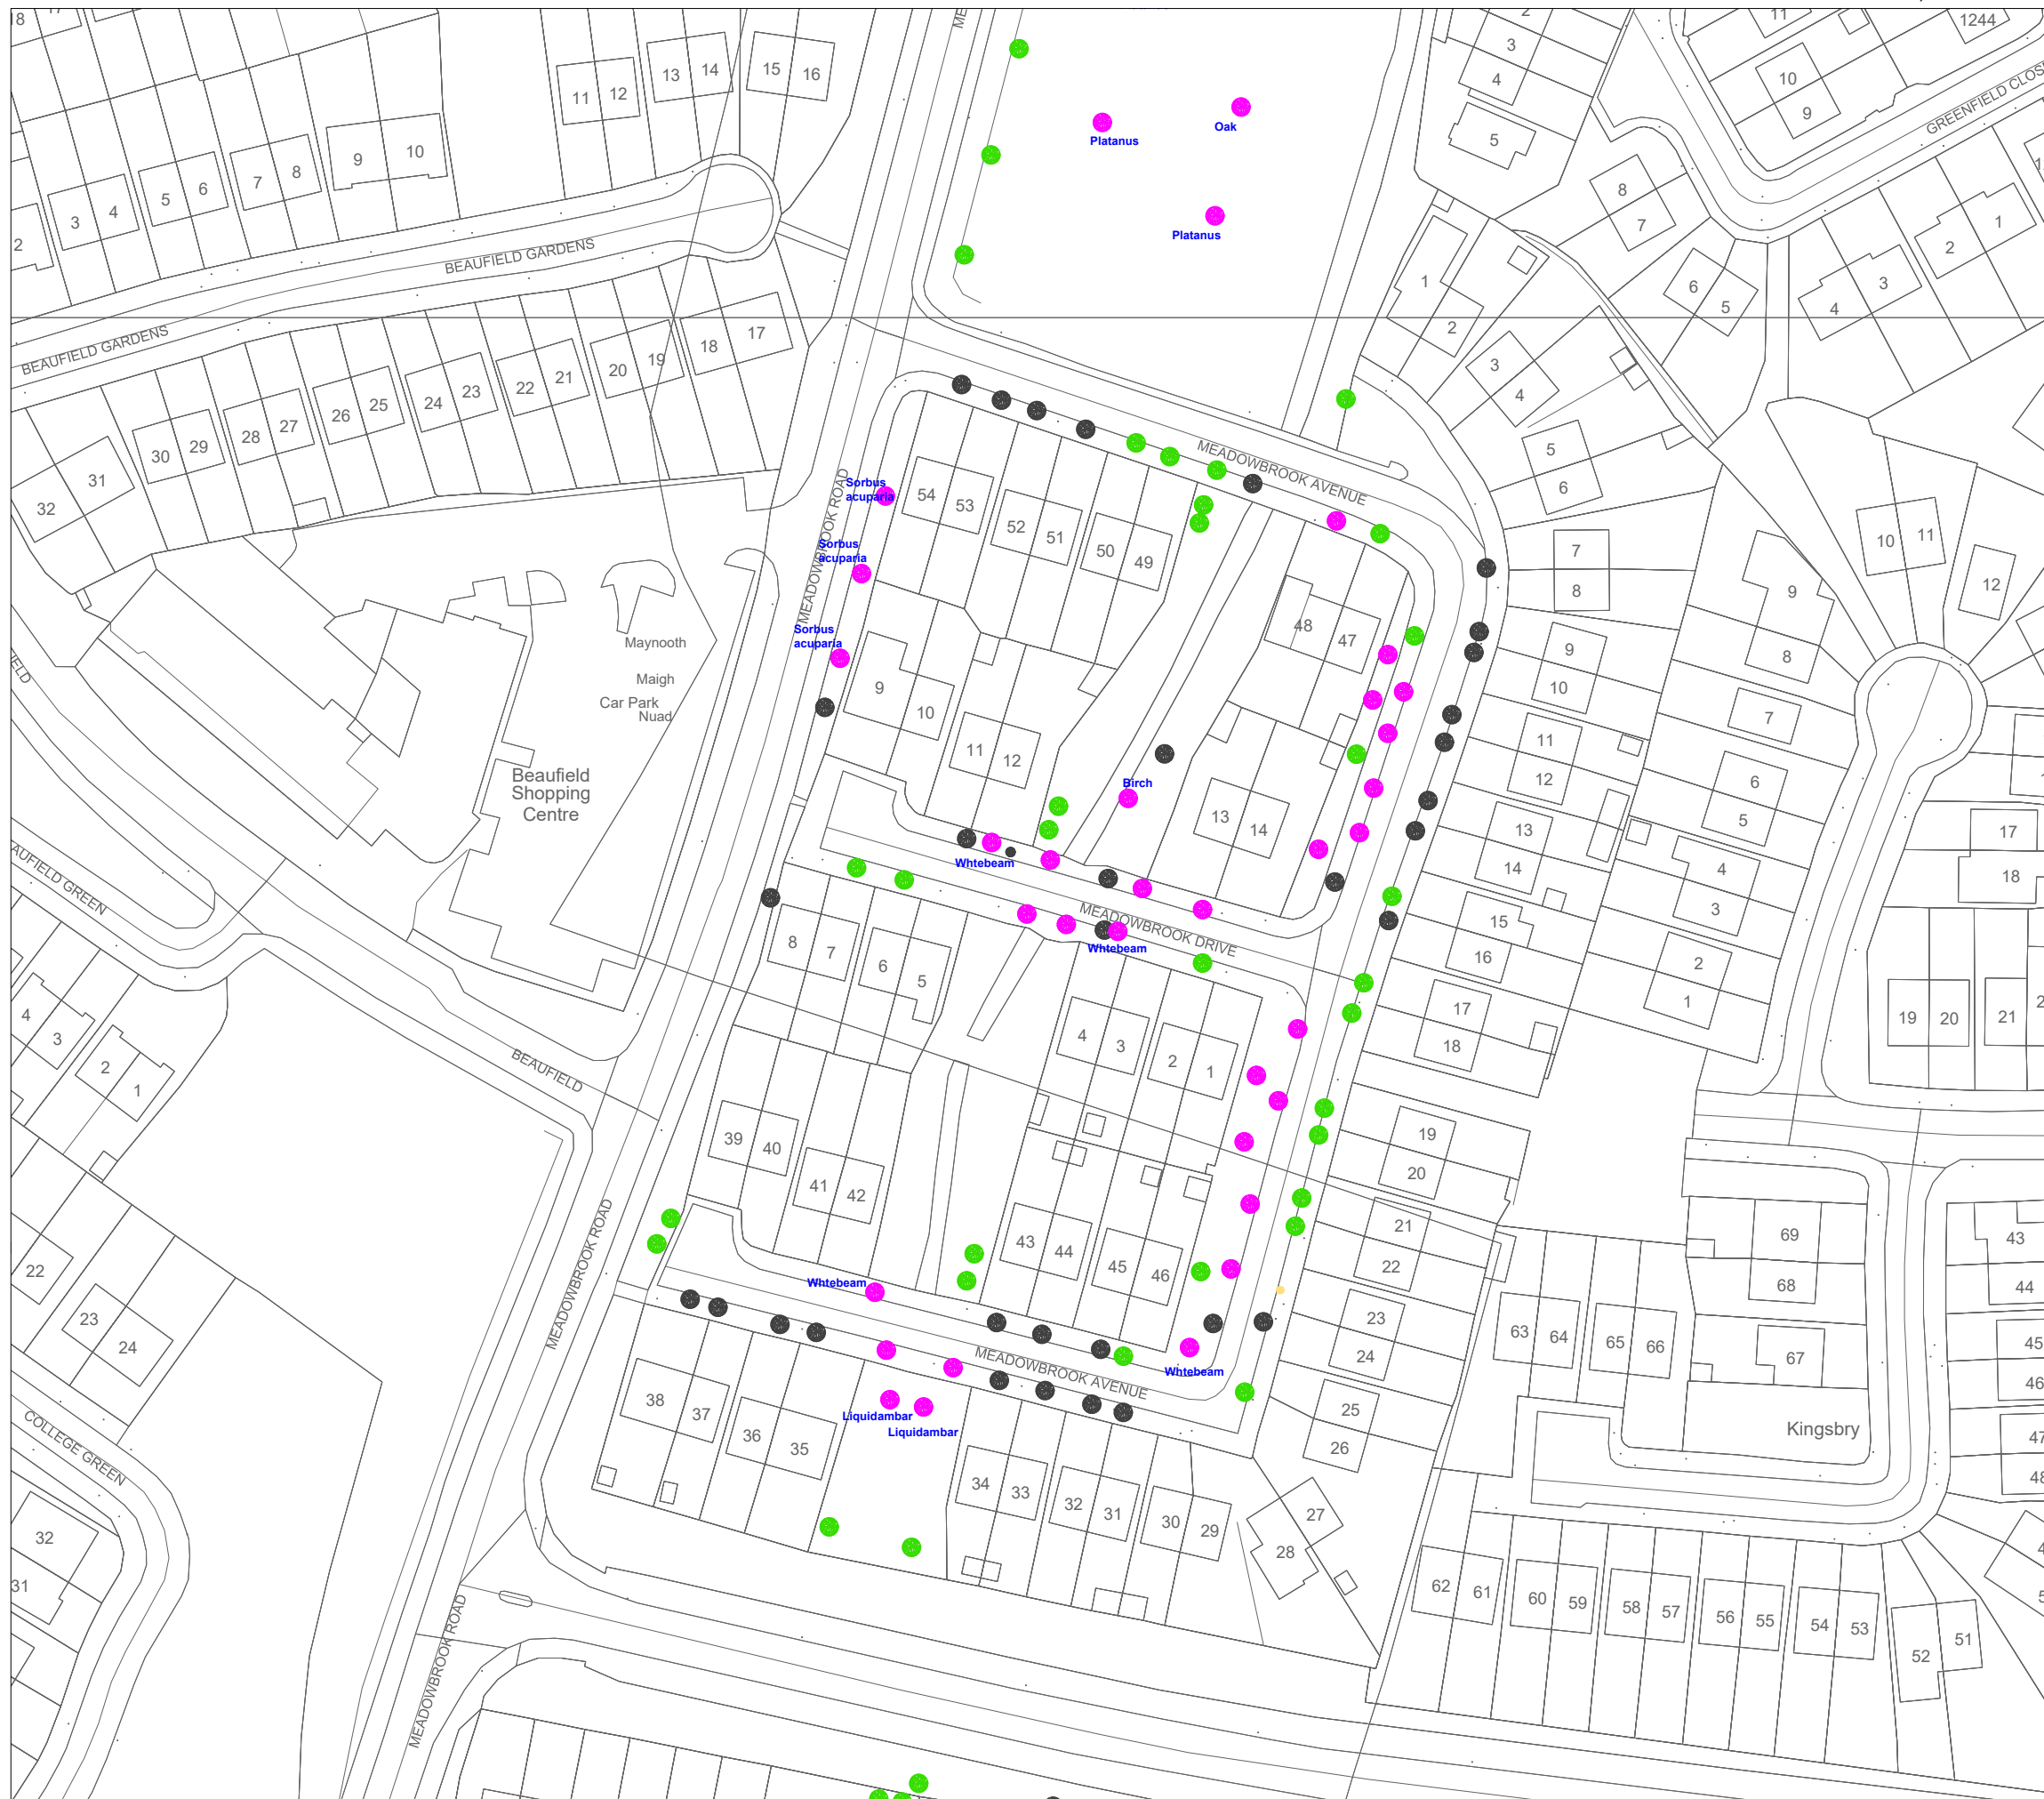

69351mE, 736872mN

693207mE, 736605mN

Notes:

1. No dimensions to be scaled from this drawing.
2. All sizes to be checked on site and any discrepancies to be reported to the engineer.

Legend:

- Retain Tree
- Plant Tree (Prunus Sunset Boulevard, Unless Otherwise Stated)
- Remove Tree
- Remove Tree Stump

No.	Date	Issue / Revision	Chkd.

Project:
Meadowbrook Avenue and Meadowbrook Drive

Dwg. Title:
Tree Removal/Planting Proposal

From:
Kildare County Council

To:
Meadowbrook Residents

OS Ref:
3192-07, 3192-12

Ref:
DC1203

MD:
Clane/Maynooth

Dwg. No.
1203-DC-DWG-PC-00B

Sheet A3	Pl. Ref.
No of Units N/A	N/A

Date:
10/10/2023

Scale:
1:1000

Drawn:
MJK

Checked by:
SW

Planning, Enterprise, Economic Development and Emergency Services
Building and Development Control
Kildare County Council, Comhairle Chontae Cill Dara
Áras Chill Dara, Devoy Park, Naas, Co.Kildare
T:+353-45-980842 E: buildingcontrol@kildarecoco.ie