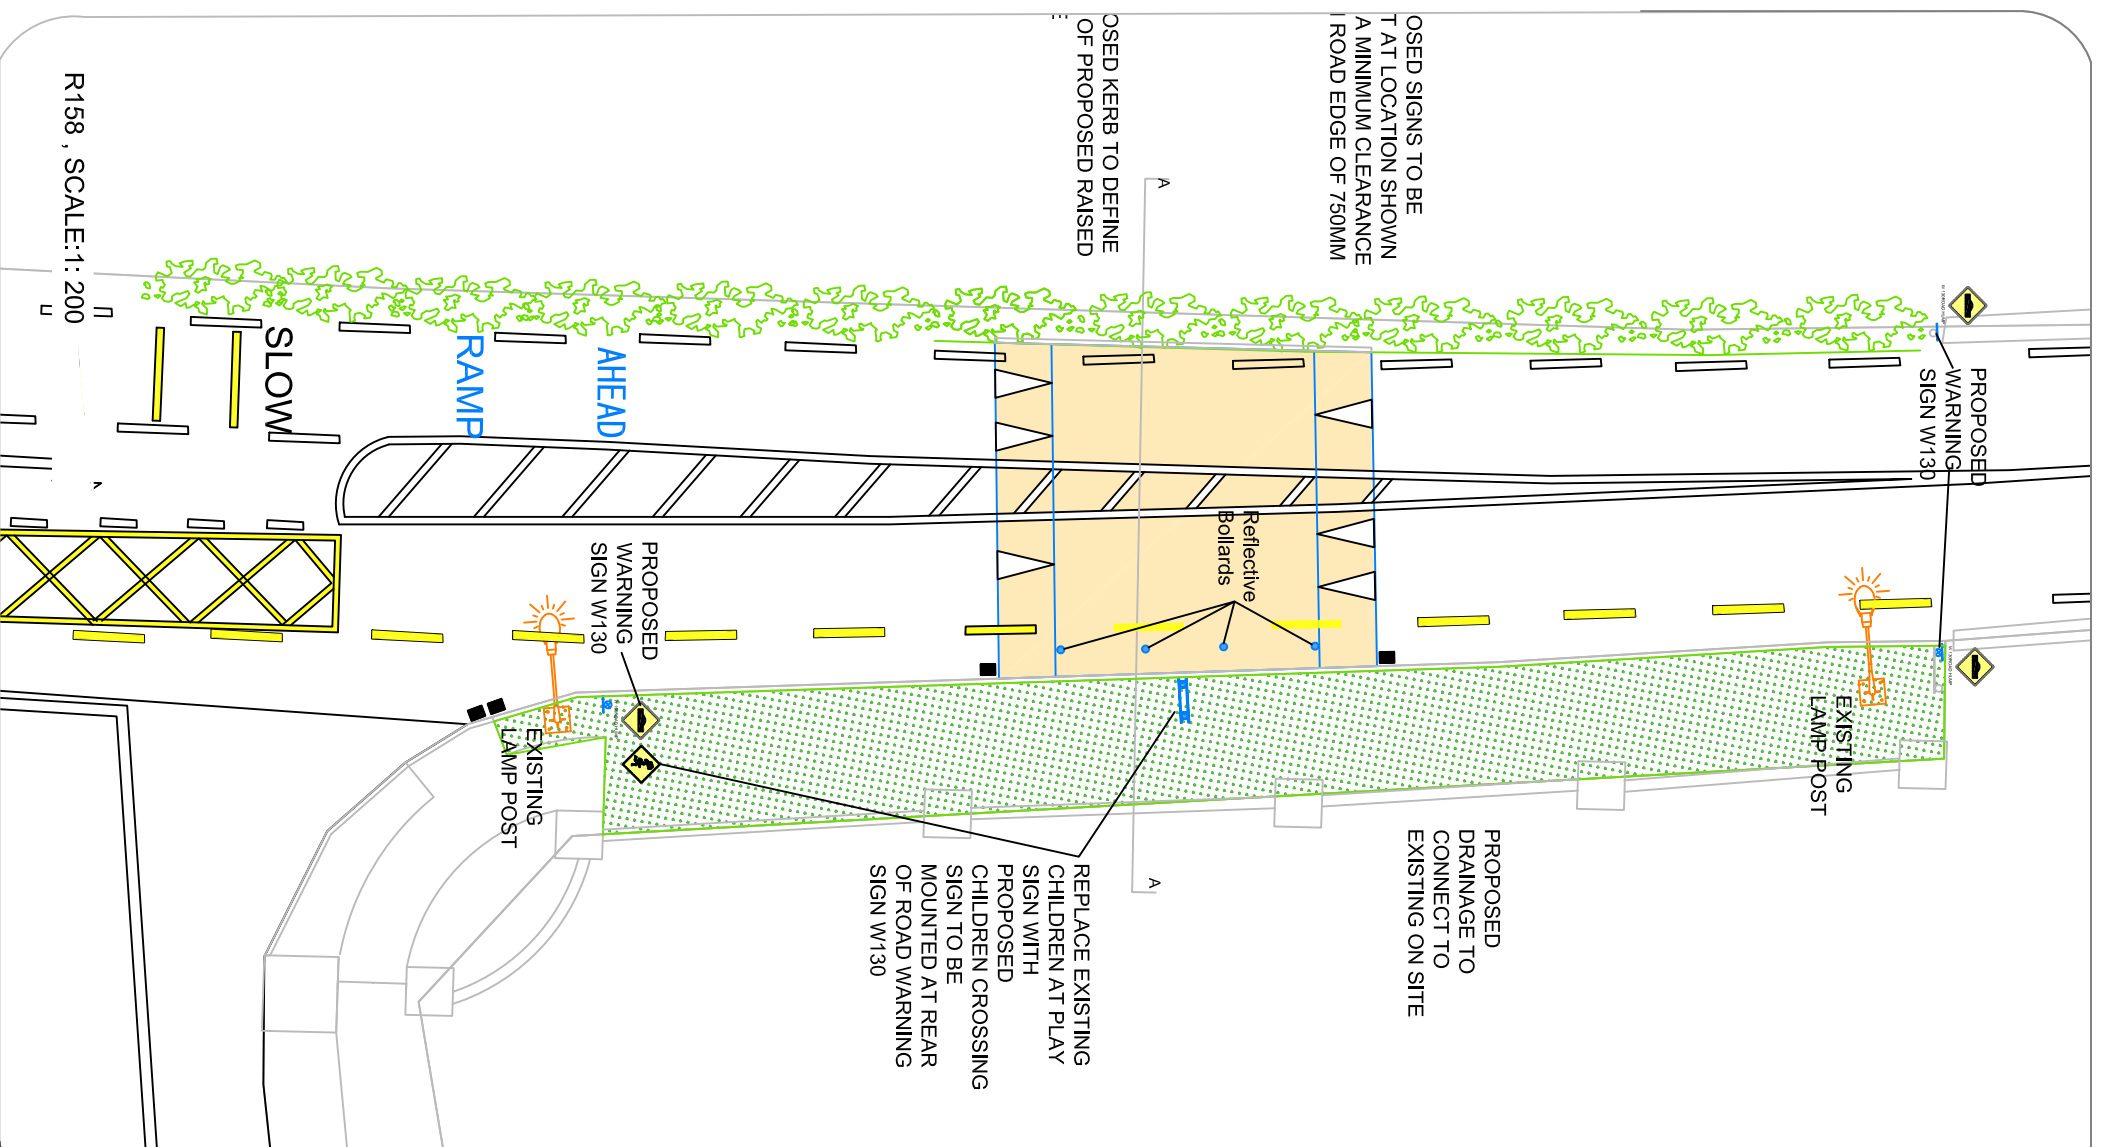

Kildare County Council
Planning Department
Aras Chill Dara,
Devoy Park, Naas,
Co Kildare.

Kilcock Town

WARNING:
BEWARE OF UNDERGROUND SERVICES. THE LOCATIONS OF UNDERGROUND SERVICES ARE APPROXIMATE ONLY AND THEIR EXACT POSITION SHOULD BE PROVEN BY CONTRACTOR ON SITE. NO GUARANTEE IS GIVEN THAT ALL EXISTING SERVICES ARE SHOWN.

NOTE:
DRAWINGS TO BE APPROVED BY CERTIFIED ENGINEER BEFORE COMMENCEMENT OF WORKS

All works are to be carried out in accordance with
Transport Infrastructure Ireland Publications,
Department of transport - Traffic Signs Manual, Series 1200 of the National roads Authority (NRA) Specification for road works, TS4 Guidelines, Certification Scheme, and Specification for The Construction of traffic Signs and European standards (EN).

LEGEND:

Date Issued: ---

Project: **Kilcock Town Branding, 2023**

Drawing Title: **LOCATION R158**

Scale: **1:200 & 1:2500 @a3**

Date Created: **Jan 2023**

Drawing Status: **TENDER**

R158, SCALE: 1:200