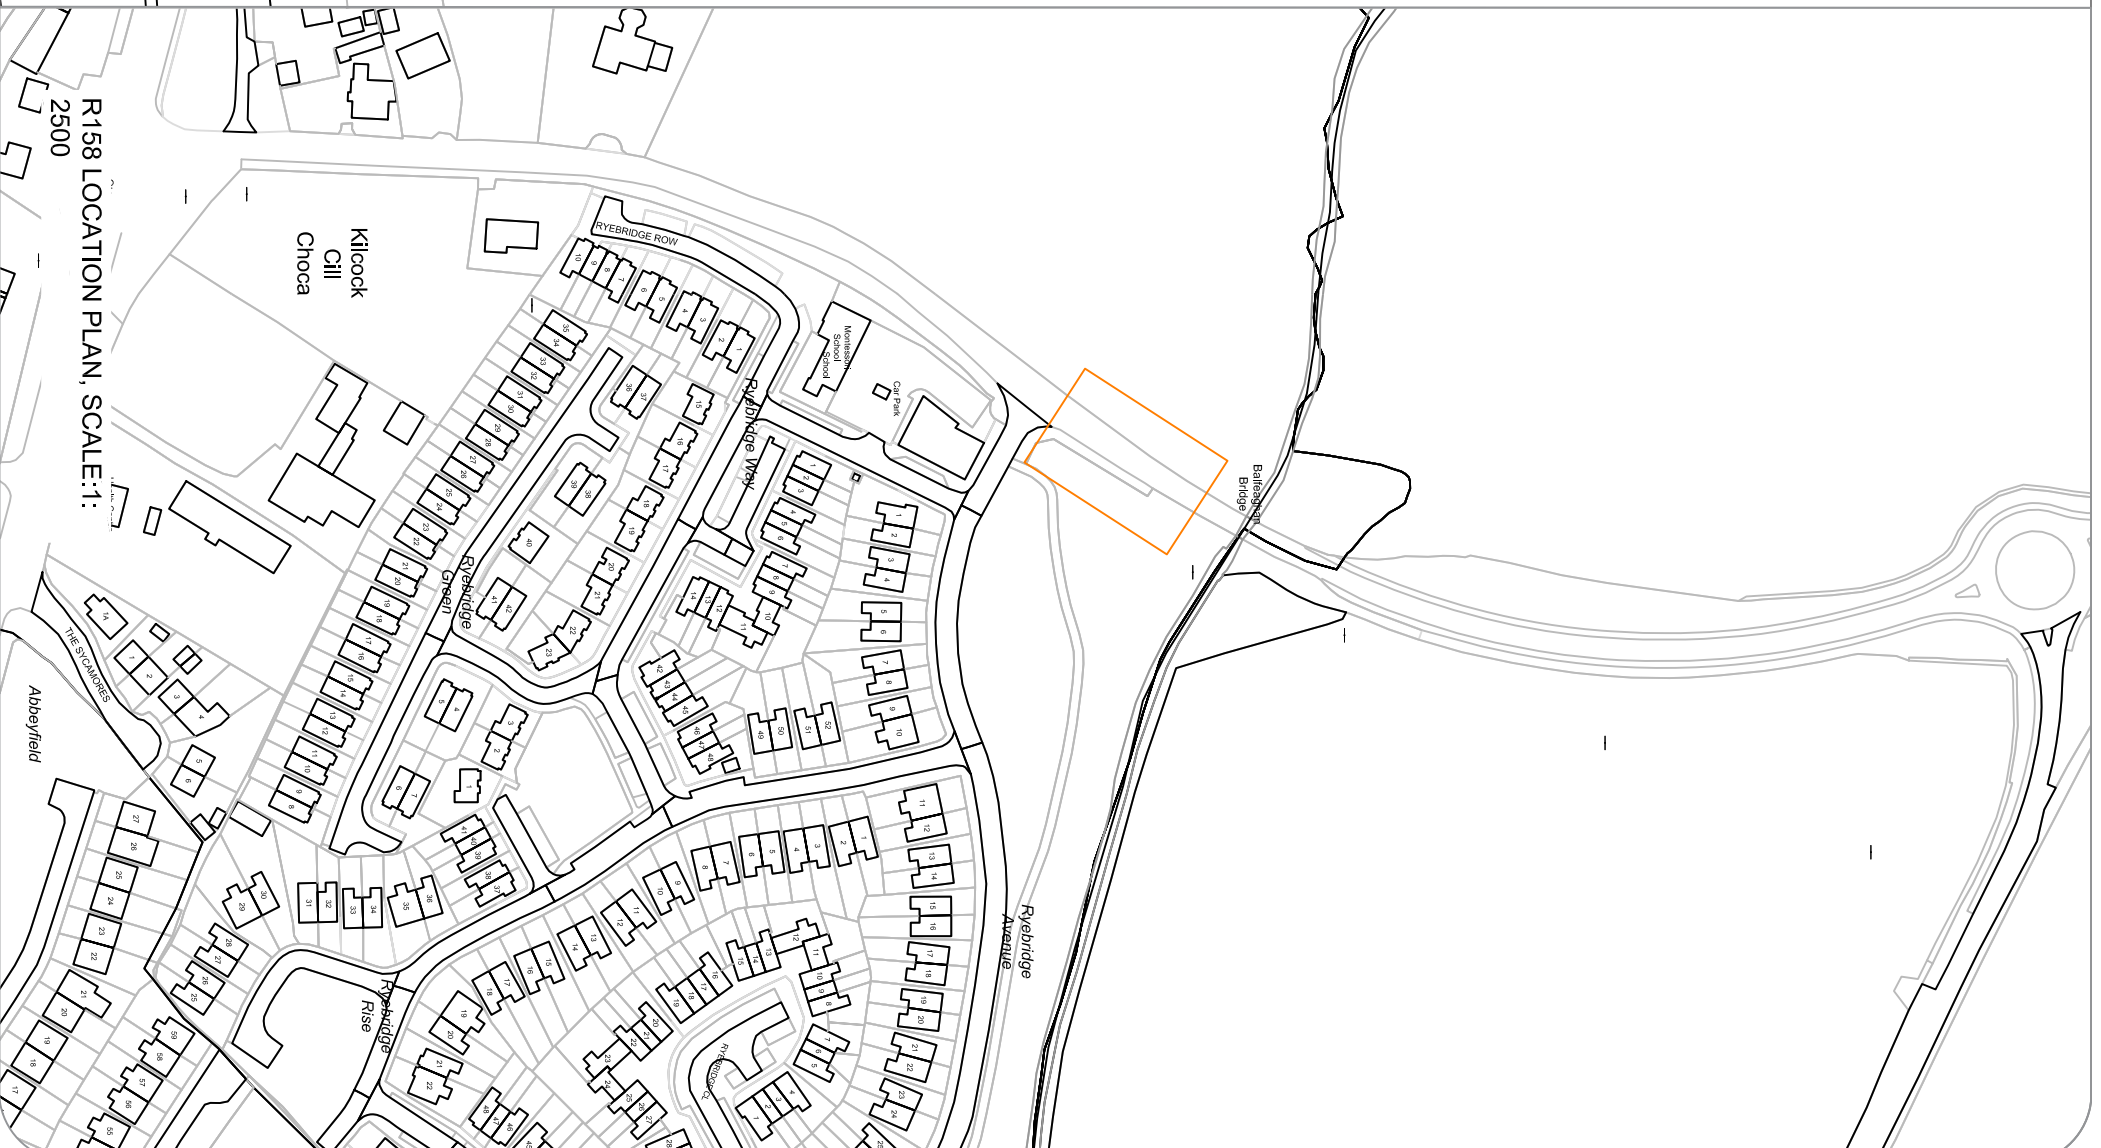

Kildare County Council
Planning Department
Aras Chill Dara,
Devoy Park, Naas,
Co Kildare.

Kilcock Town

WARNING:
BEWARE OF UNDERGROUND SERVICES. THE LOCATIONS OF UNDERGROUND SERVICES ARE APPROXIMATE ONLY AND THEIR EXACT POSITION SHOULD BE PROVEN BY CONTRACTOR ON SITE. NO GUARANTEE IS GIVEN THAT ALL EXISTING SERVICES ARE SHOWN.

NOTE:
DRAWINGS TO BE APPROVED BY CERTIFIED ENGINEER BEFORE COMMENCEMENT OF WORKS

All works are to be carried out in accordance with
Transport Infrastructure Ireland Publications,
Department of transport - Traffic Signs Manual, Series 1200 of the National roads Authority (NRA) Specification for road works, TS4 Guidelines, Certification Scheme, and Specification for The Construction of traffic Signs and European standards (EN).

LEGEND:

Date Issued: ---

Project: **Kilcock Town Branding, 2023**

Drawing Title: **LOCATION R158**

Scale: **1:200 & 1:2500 @a3**

Date Created: **Jan 2023**

Drawing Status: **TENDER**

R158, SCALE: 1:200