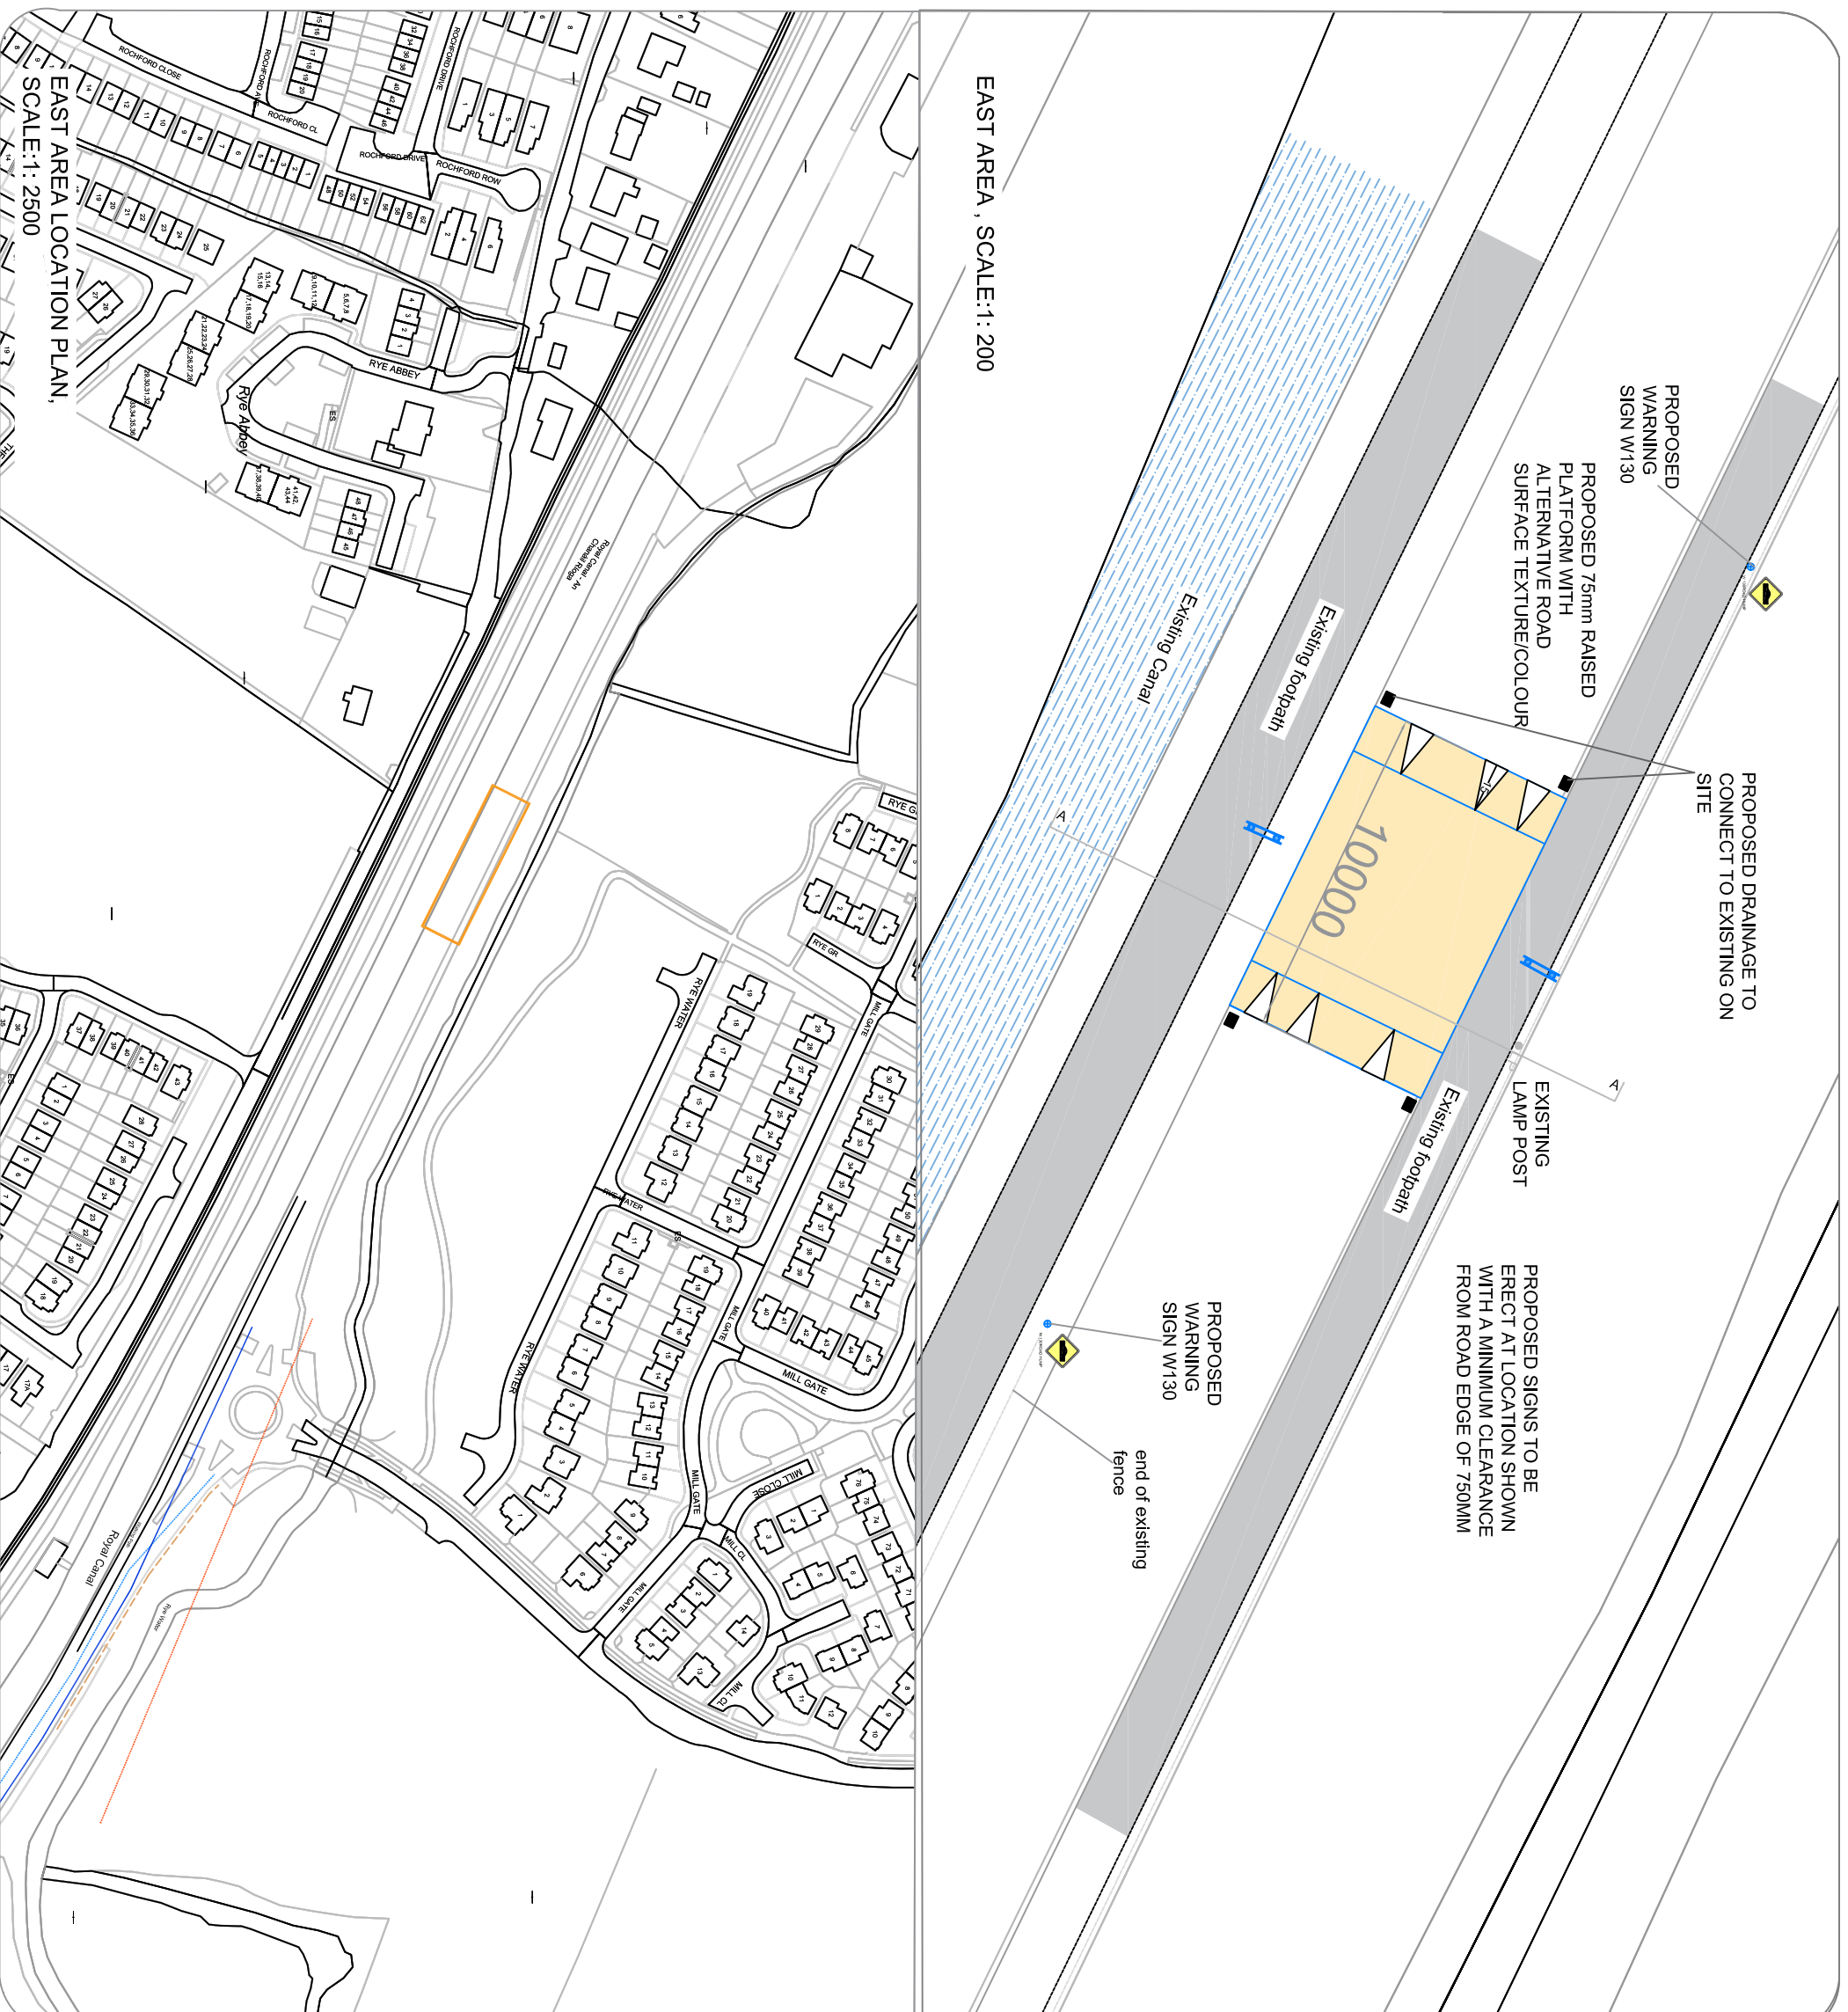

LEGEND:

Date Issued: ---

Project: **Kilcock Town Branding, 2023**

Drawing Title: **EAST AREA PLAN**

Scale:	1:200 & 1:2500 @a3	Drawing No:	SPPR/K/TI-230005(E)	Revision:	1
Date Created:	Jan 2023	Drawn By:	CK	Checked By:	---

Drawing Status:	TENDER	Note: Do not scale off drawings. Use figure reproduced under OS Licence number CV4A.50250173 © Ordnance Survey Ireland/Government of Ireland/Kildare County Council
-----------------	---------------	---

EAST AREA , SCALE:1: 200

EAST AREA LOCATION PLAN,
 SCALE:1: 2500