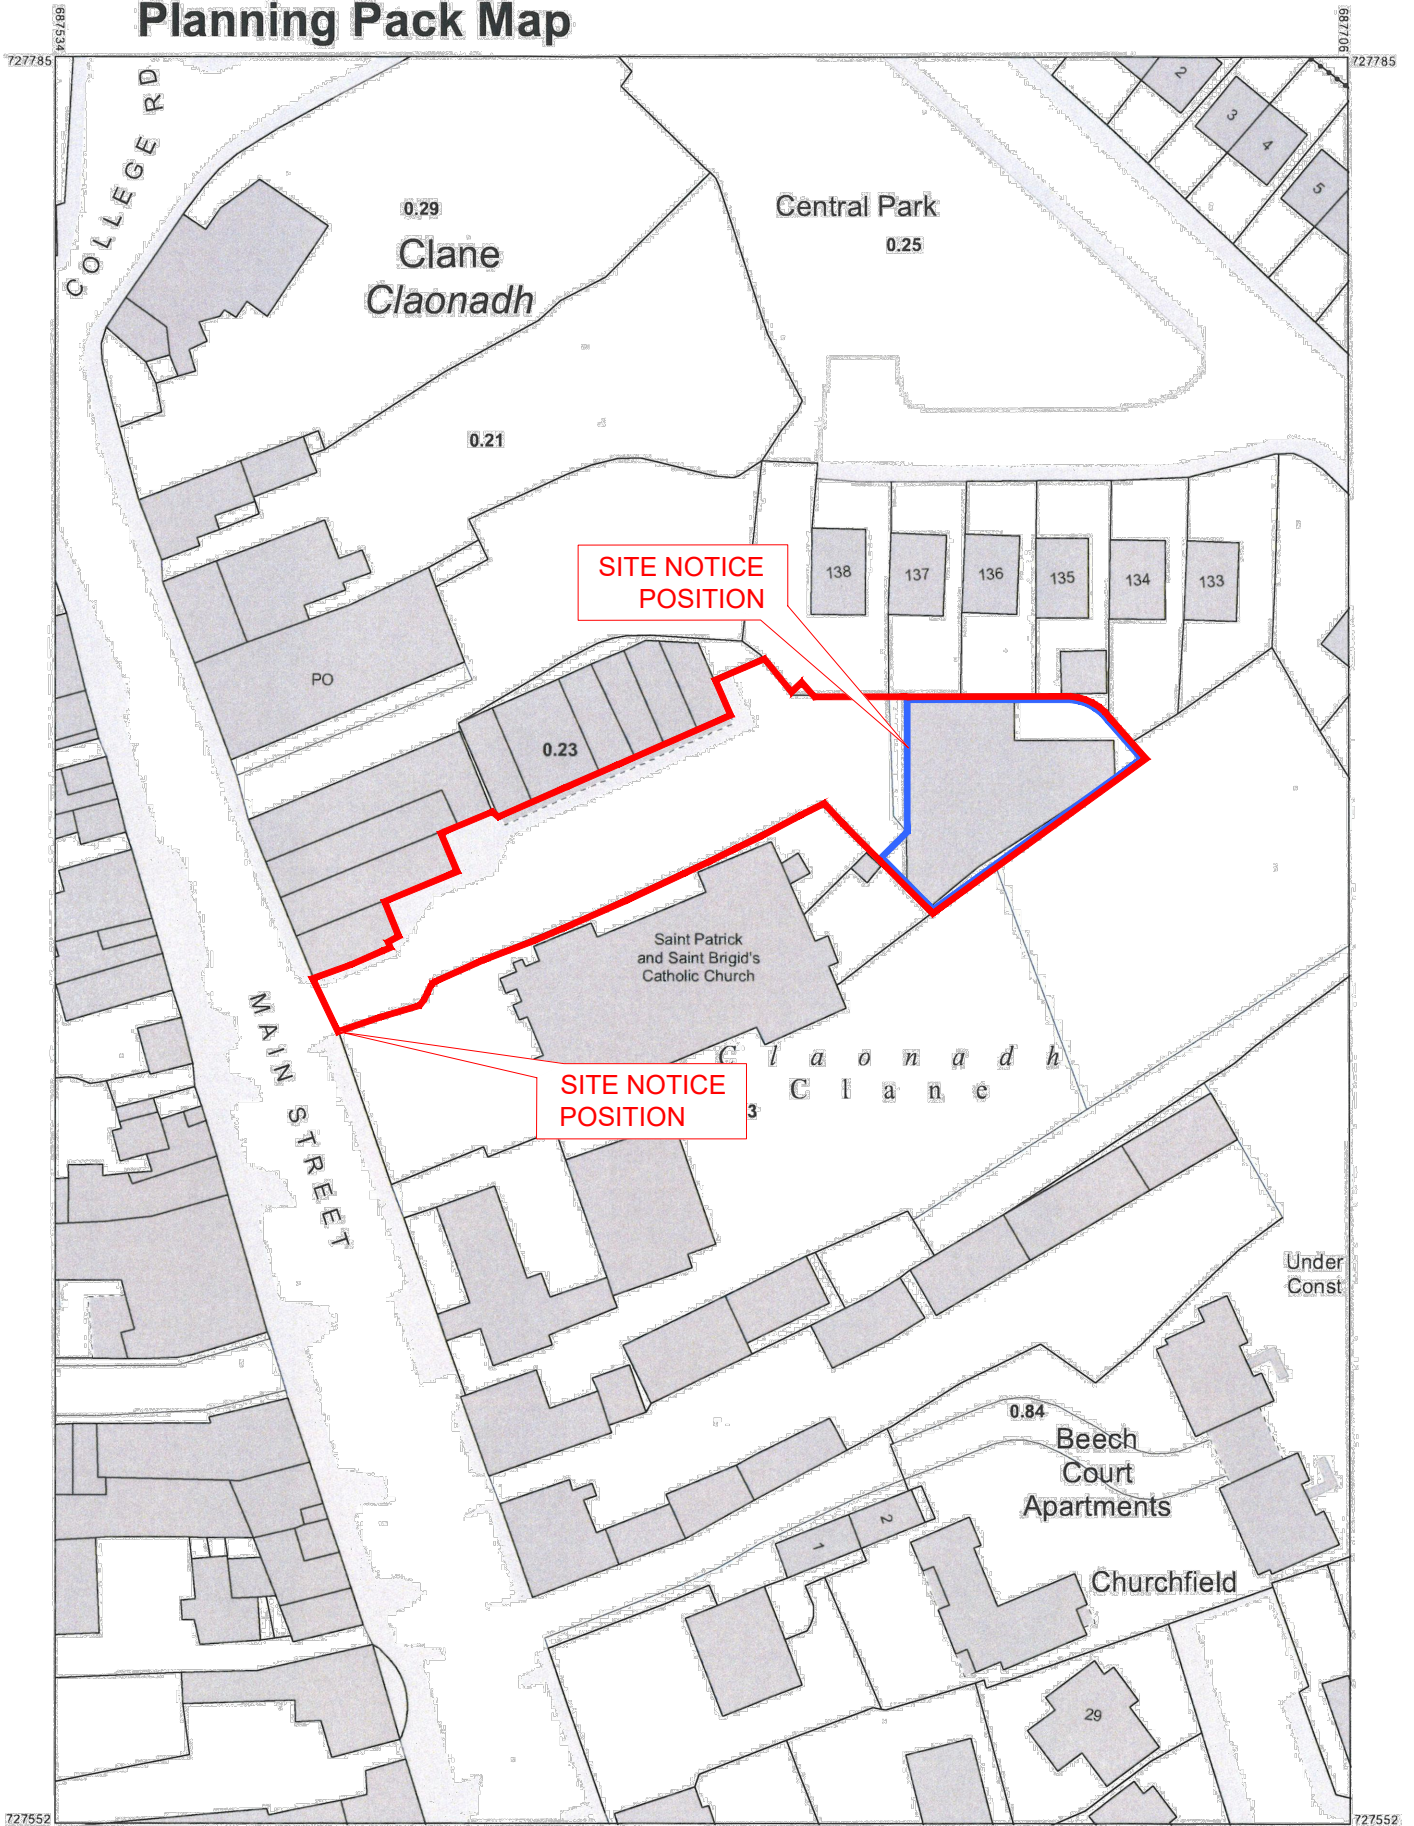

Planning Pack Map

SITE NOTICE POSITION

SITE NOTICE POSITION

OUTPUT SCALE: 1:1,000

CENTRE COORDINATES:
ITM 687620,727669

PUBLISHED: 10/01/2023

MAP SERIES: 1:2,500

ORDER NO.: 50310641_1

MAP SHEETS: 3384-B

CAPTURE RESOLUTION:
The map objects are only accurate to the resolution at which they were captured. Output scale is not indicative of data capture scale. Further information is available at:
<http://www.osi.ie; search 'Capture Resolution'>
LEGEND:
<http://www.osi.ie; search 'Large Scale Legend'>

The representation on this map of a road, track or footpath is not evidence of the existence of a right of way.