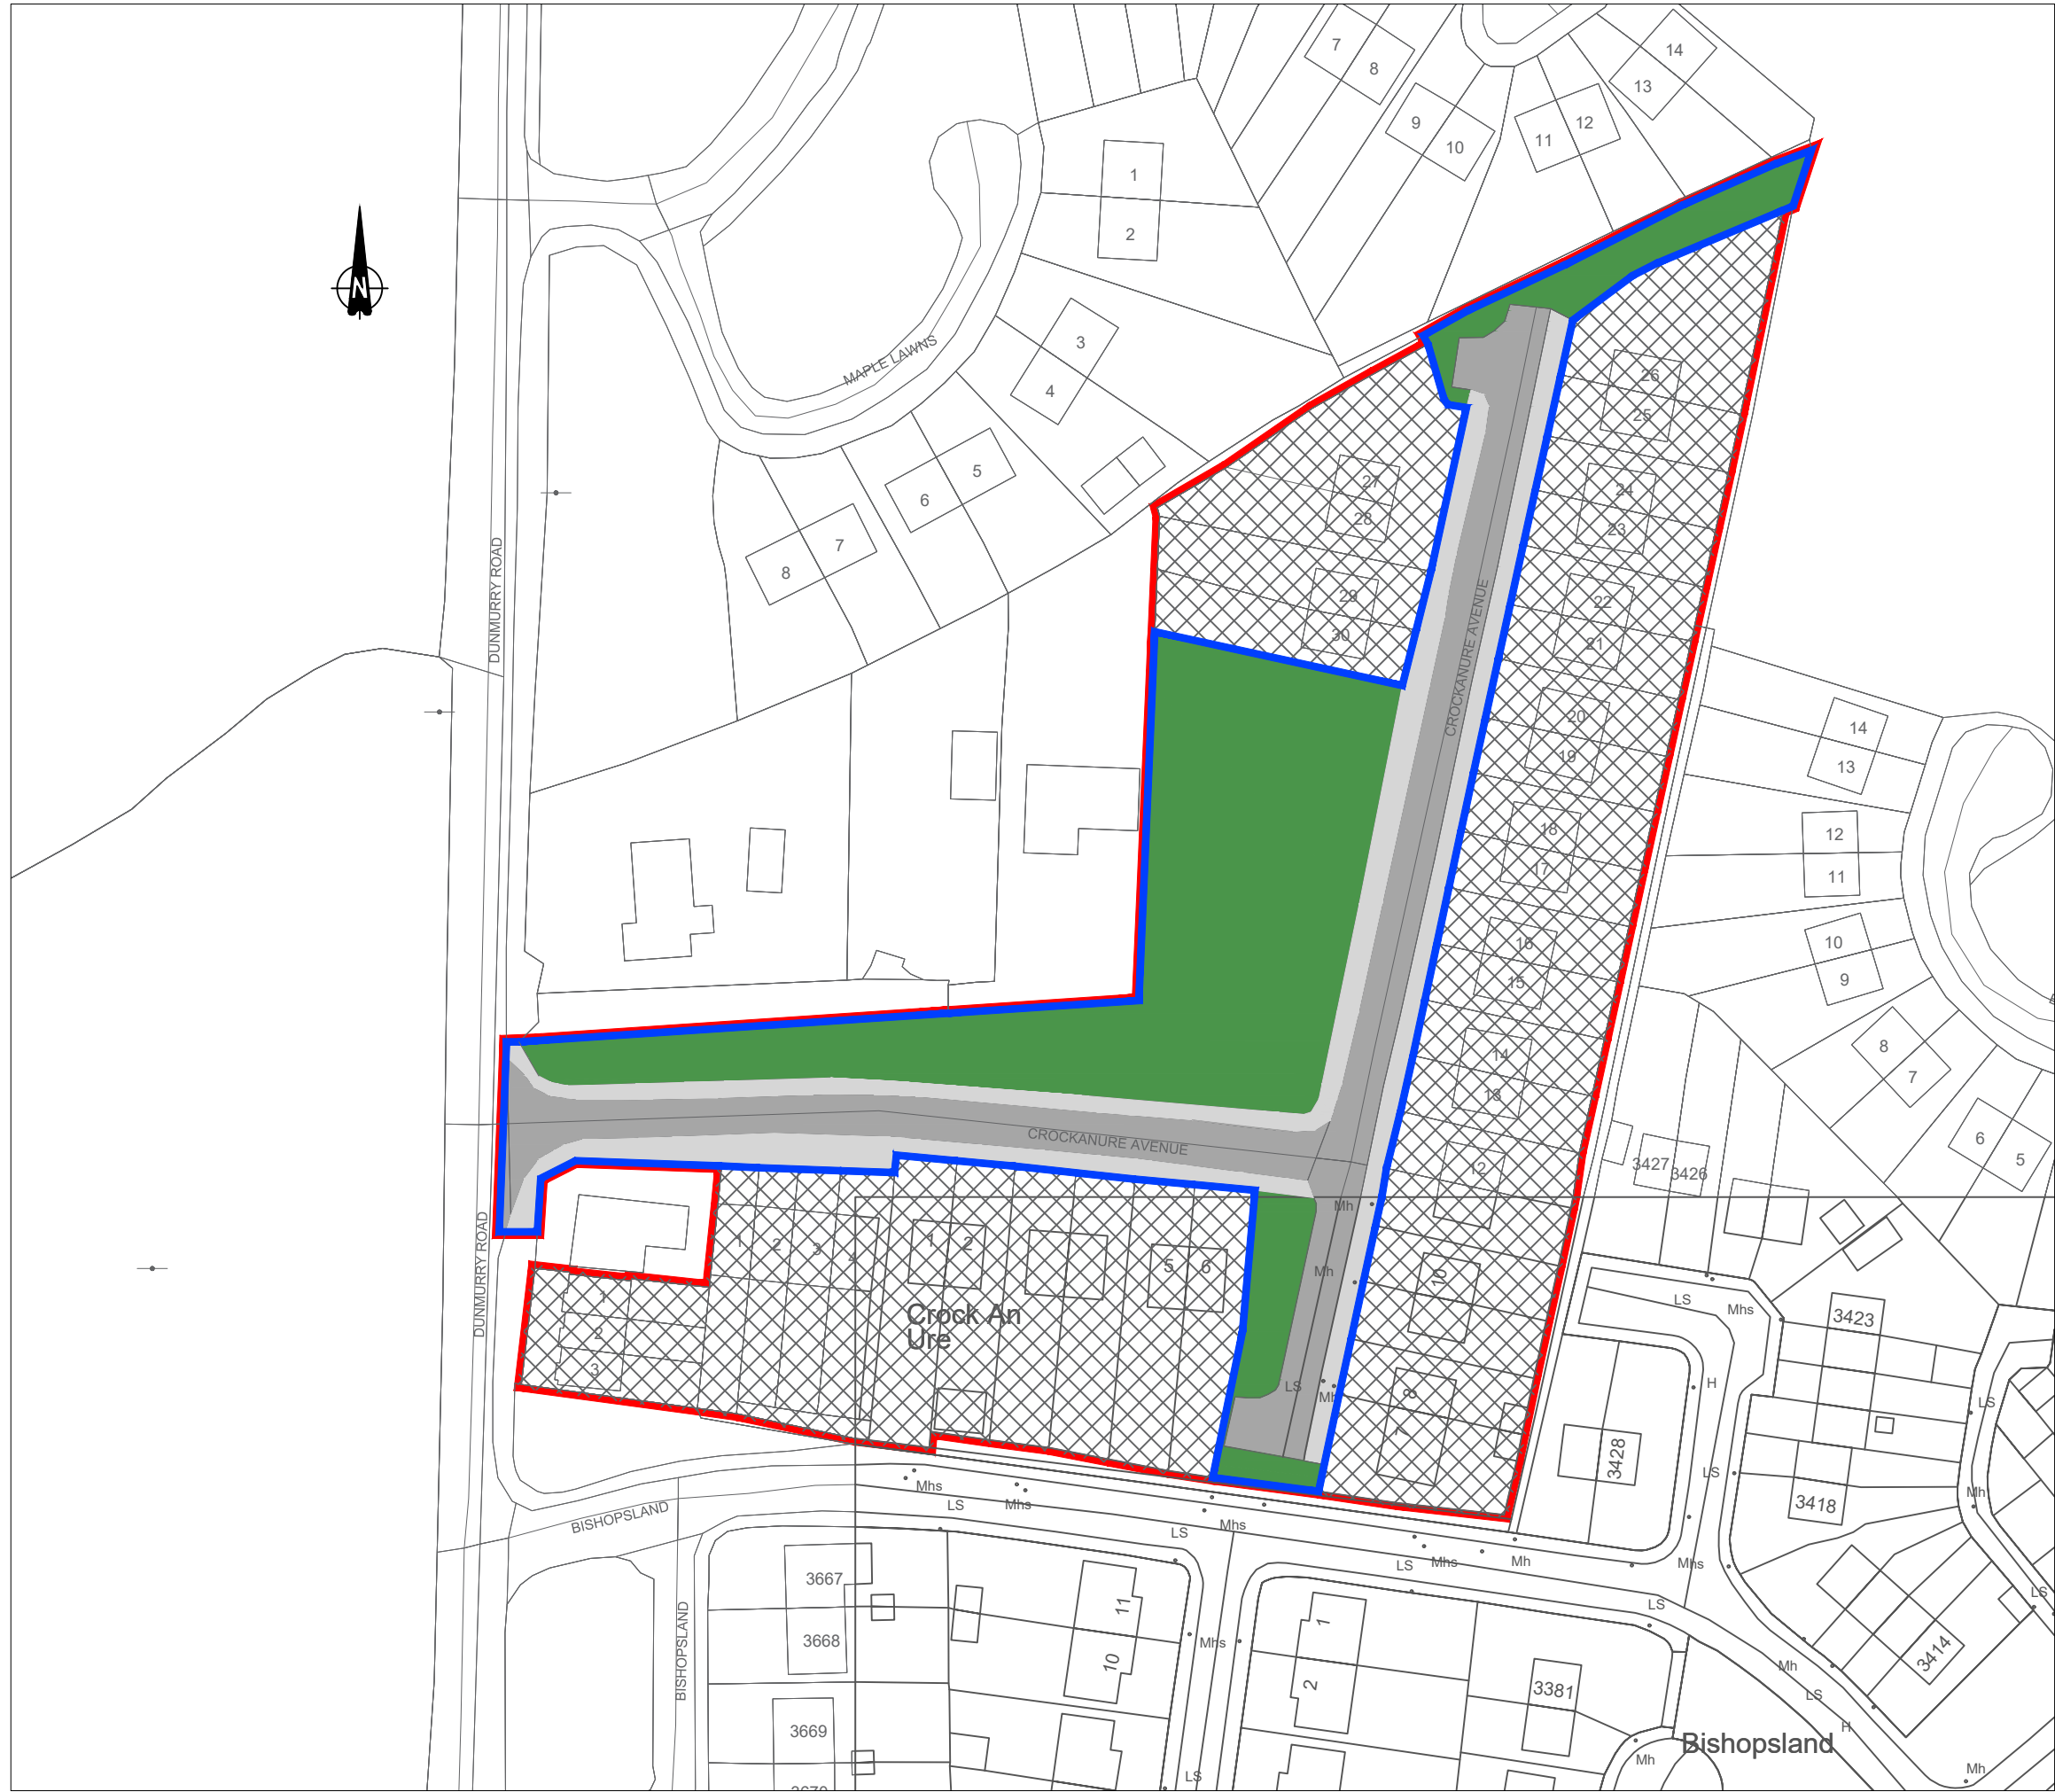

673325mE, 714138mN

Notes:

1. No dimensions to be scaled from this drawing.
2. All sizes to be checked on site and any discrepancies to be reported to the engineer.

Legend:

-  Area to be Taken in Charge
-  Estate Site Boundary
-  Open Space
-  Road Area
-  Path Area
-  Area Excluded - Not to be Taken in Charge
-  Wayleave (Coloured yellow if applicable)

No.	Date	Issue / Revision	Chkd.

Project:
Crockanure Avenue, Kildare

Dwg. Title:
TIC Display Map

From:
N/A

To:
N/A

OS Ref:
3660-A, 3660-7

Area: **0.75 Hectares** Folio: **KE25364F**

Dwg. No. 6107-DC-MAP-TIC-00	Sheet A3	Pl. Ref. 96/185 (19) 96/1069 (6) 98/275 (21)ABP PL09.108257
Date: 01/09/2022	Scale: 1:1000	
Drawn: MJK	Approved: SW	