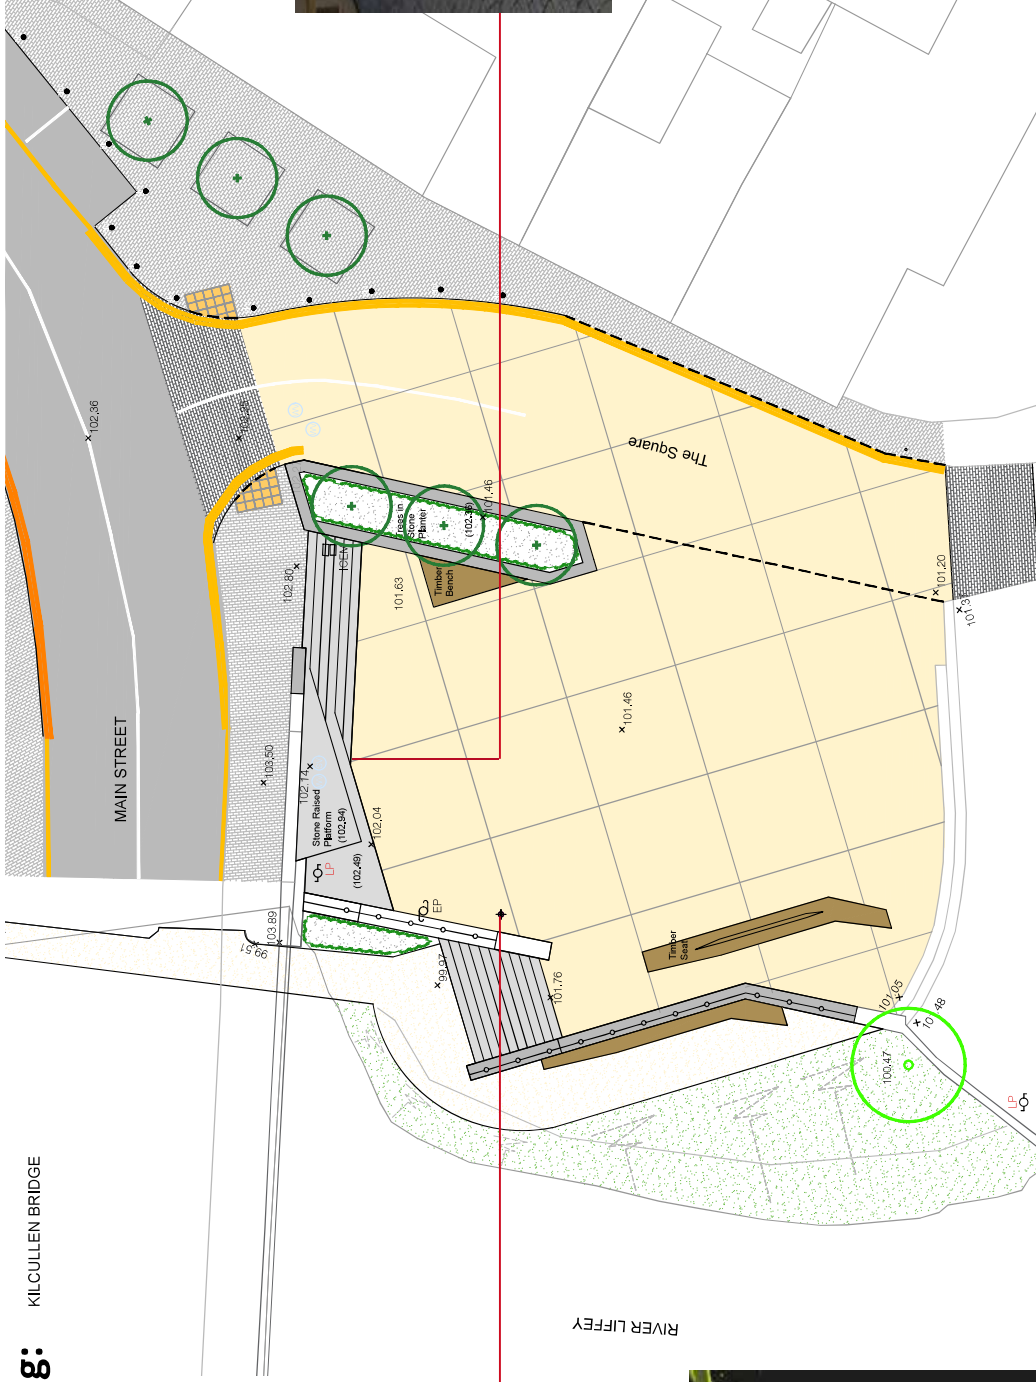

# KILCULLEN MARKET SQUARE PROPOSALS Jan 2022

## Proposed Lighting:

KILCULLEN BRIDGE

Recessed LED lighting to Steps and Seating Blocks

Multifunctional Lighting Column: Possible functions (subject to agreement at detailed design stage)

- Integrated Wifi CCTV
- Image Projector
- Tanoy Speaker System
- Power & Water supply