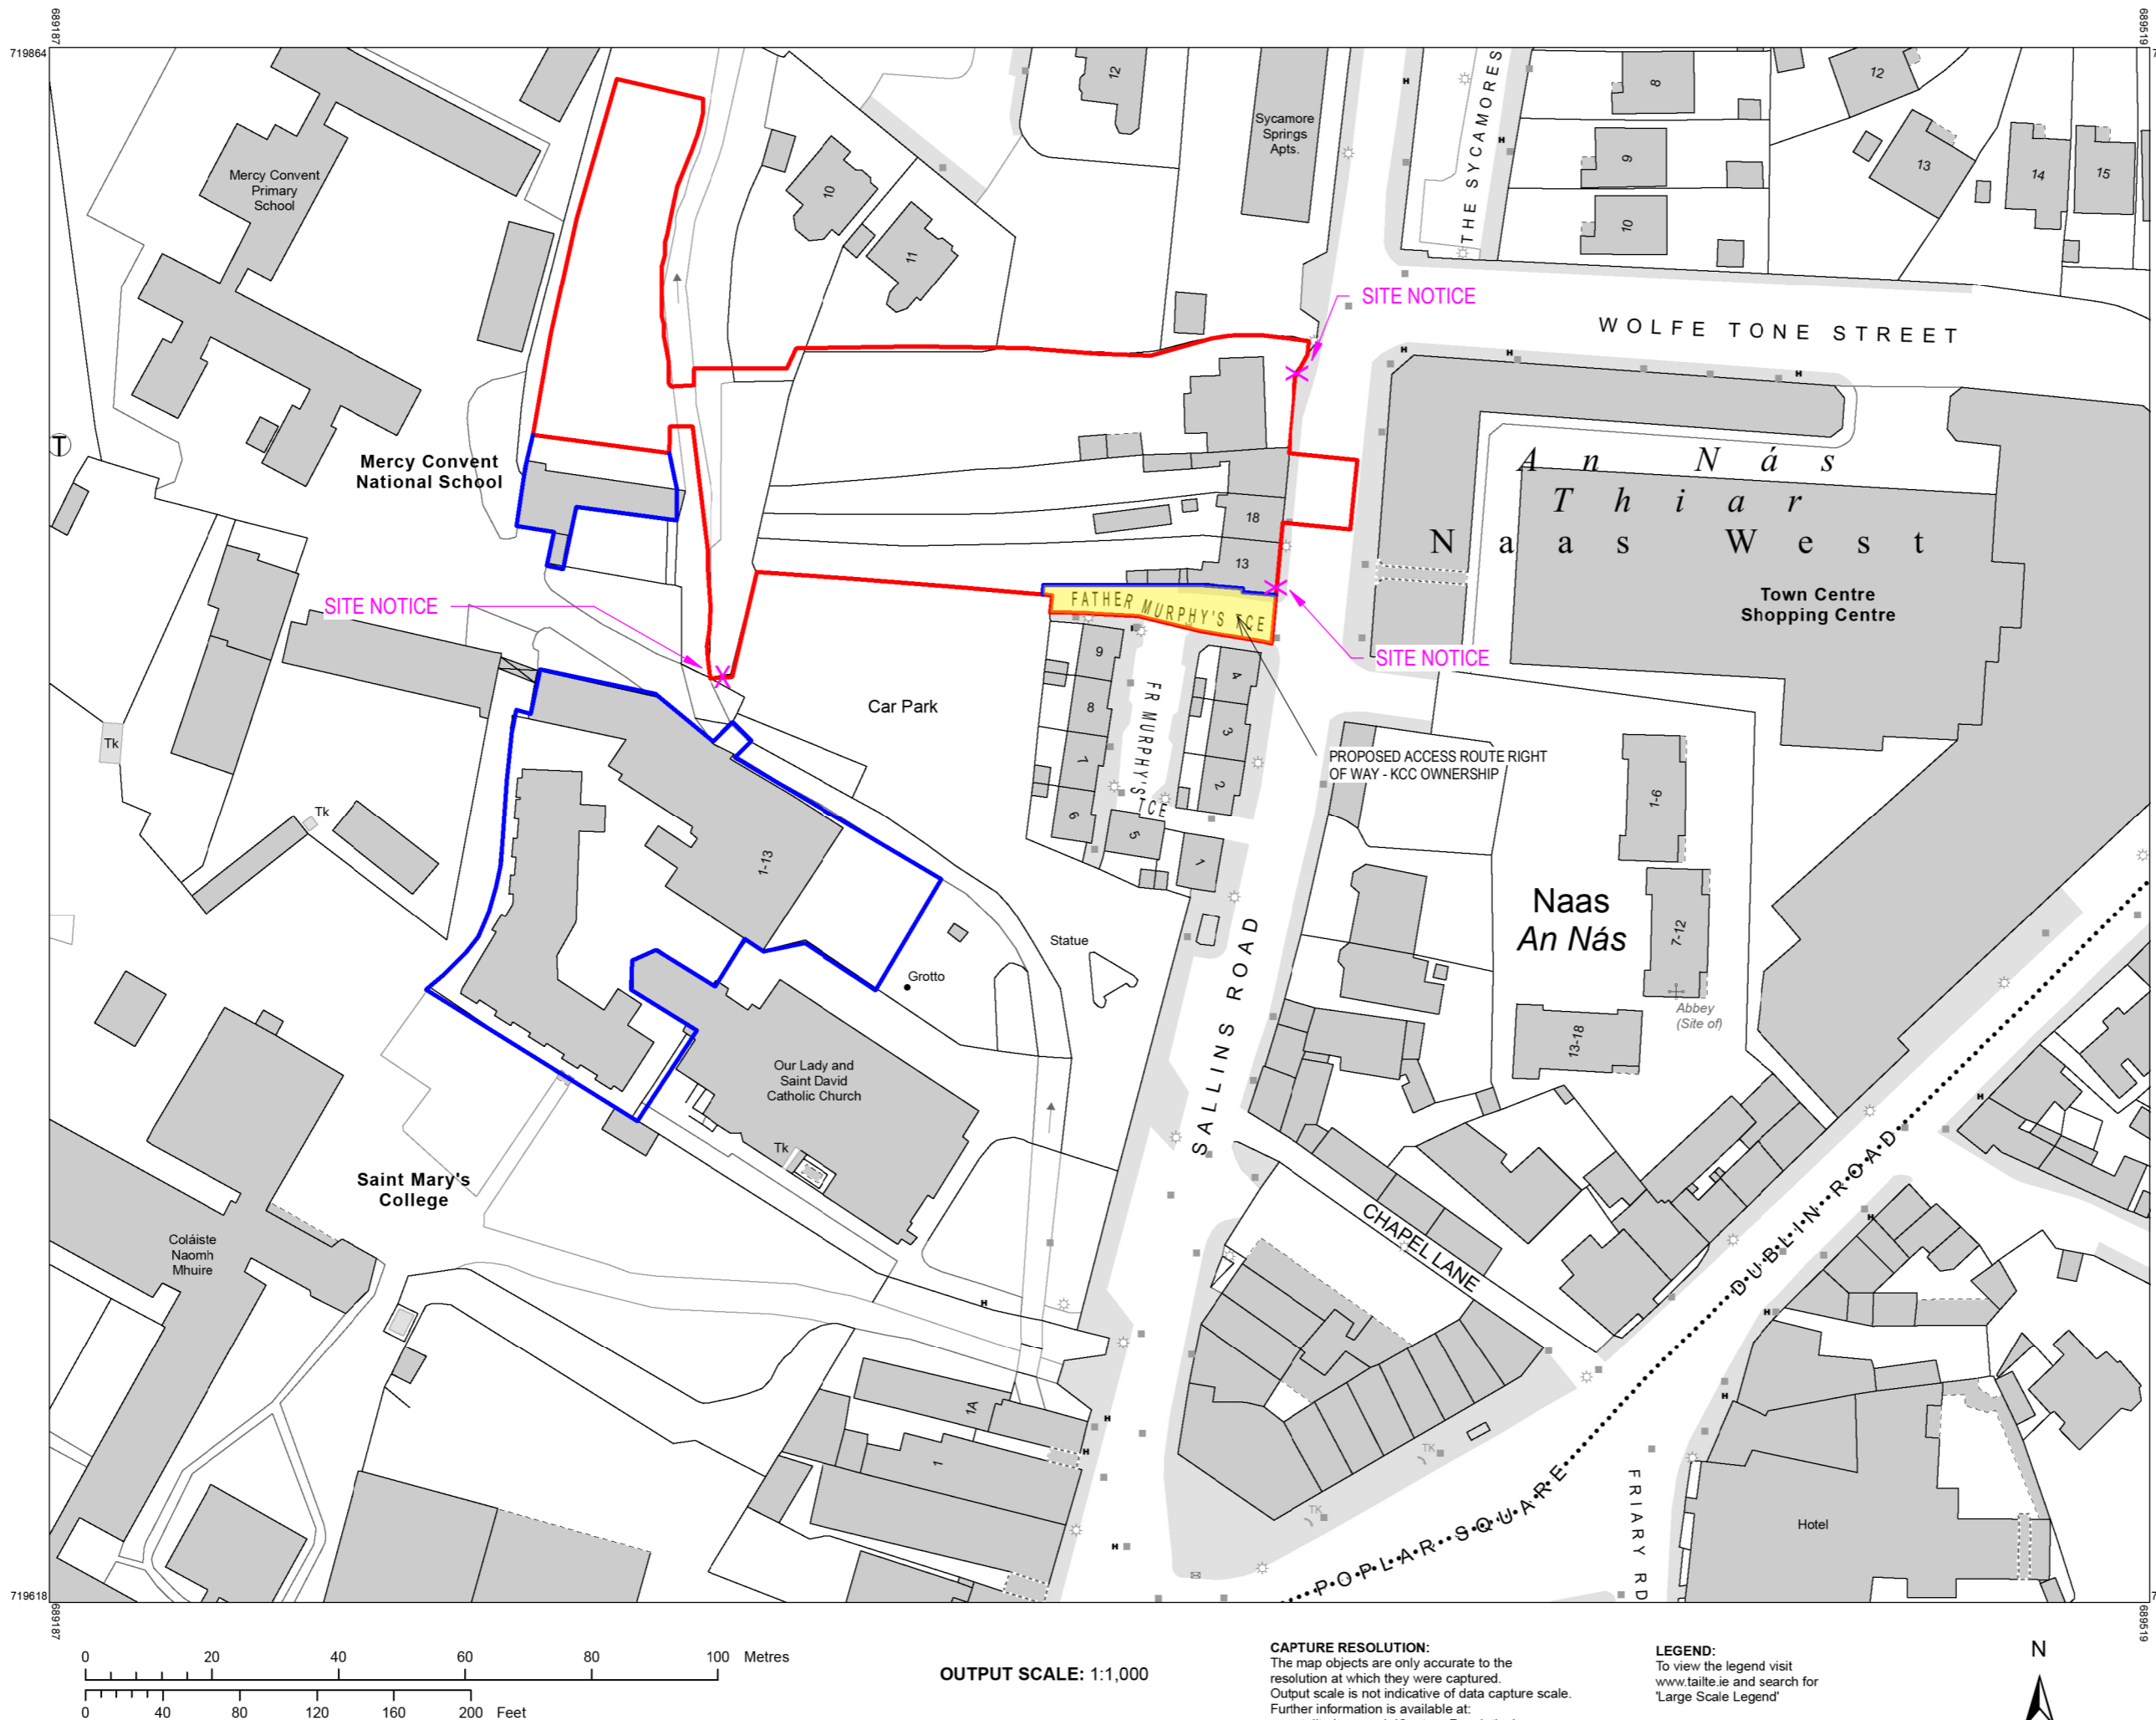

Planning Pack Map

Tailte Éireann

CENTRE COORDINATES:
ITM 689353,719741

PUBLISHED:
03/04/2024

ORDER NO.:
50392312_1

MAP SERIES:
1:1,000

MAP SHEETS:
3559-02

COMPILED AND PUBLISHED BY:
Tailte Éireann,
Phoenix Park,
Dublin 8,
Ireland,
D08F6E4

The representation on this map of a road, track or footpath is not evidence of the existence of a right of way.

This topographic map does not show legal property boundaries, nor does it show ownership of physical features.

©Tailte Éireann, 2024.
All rights reserved.

1 Site Location Map
Scale: 1:1000

MCAuley Daye O'Connell Architects Ltd. OS License No. AR.0069025

REV	DATE	DESCRIPTION	BY
P01	06-03-2026	PLANNING APPLICATION	RF

LEGEND

- SUBJECT SITE BOUNDARY
- MCAULEY PLACE OWNERSHIP BOUNDARY
- PROPOSED ACCESS ROUTE RIGHT OF WAY - KCC OWNERSHIP

NORTH POINT

ONLY FOR REFERENCE WITH PLAN DRAWINGS

APPROVED BY

Client:	MCAULEY PLACE
Project:	1448- BEAUFORT NAAS
Title:	SITE LOCATION MAP
Stage:	PLANNING
Status:	S5 FOR SUBMISSION
Sheet No.:	BEN-MDO-XX-SP-DR-A-01001
Scale As:	As indicated @ A2
Current Rev.:	P01
Project No.:	1448